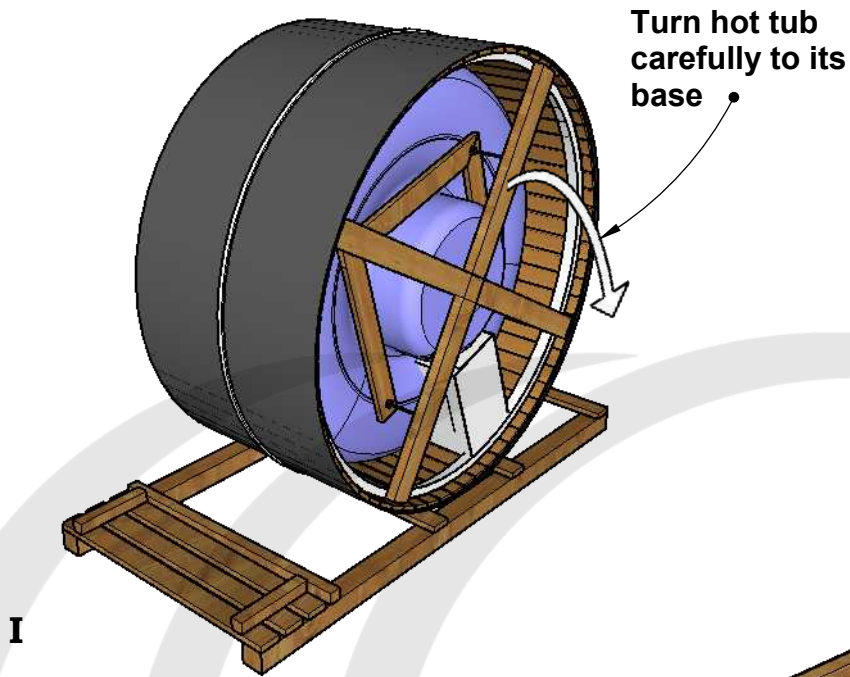

DeLux Hot Tub Ø200 (internal heater) installation

Cut the belt and carefully remove the pallet and plastic

Use waterlevel to install Hot Tub

wellness

DeLux Hot Tub Ø200 (internal heater) installation