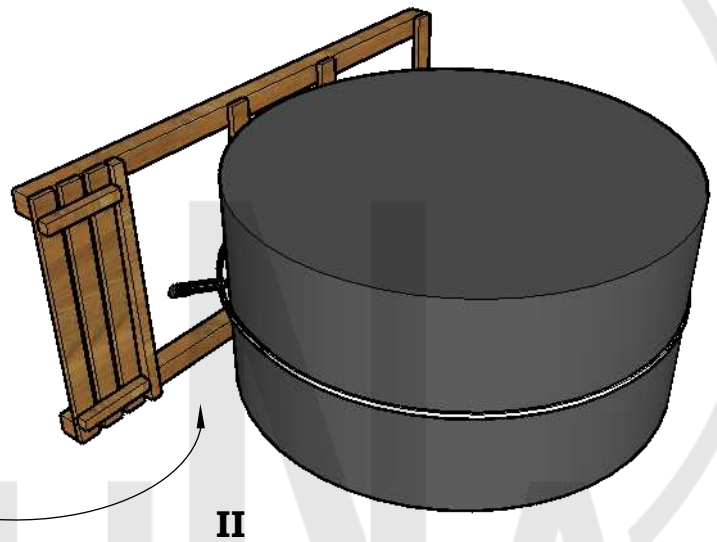

DeLux Hot Tub Ø200 (internal heater) installation

Cut the belt and carefully remove the pallet and plastic

Use waterlevel to install Hot Tub

wellness

DeLux Hot Tub Ø200 (internal heater) installation