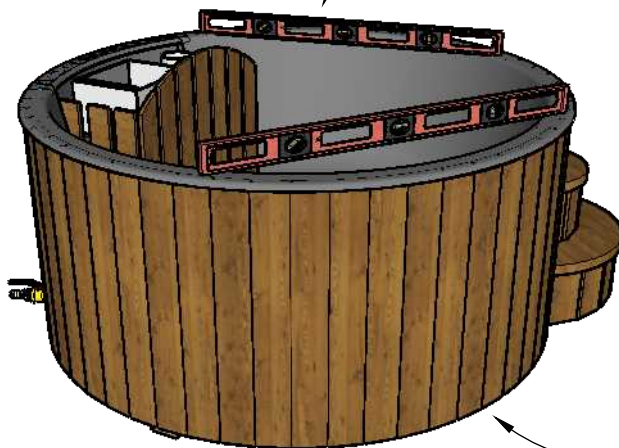

DeLux Hot Tub Ø200 (internal heater) installation

Cut the belt and carefully remove the pallet and plastic

Use waterlevel to install Hot Tub

wellness

DeLux Hot Tub Ø200 (internal heater) installation