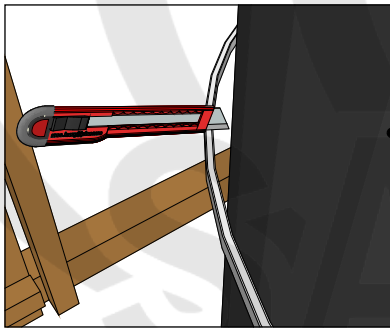

DeLux Hot Tub Ø200 (internal heater) installation

Cut the belt and carefully remove the pallet and plastic

Use waterlevel to install Hot Tub

wellness

DeLux Hot Tub Ø200 (internal heater) installation