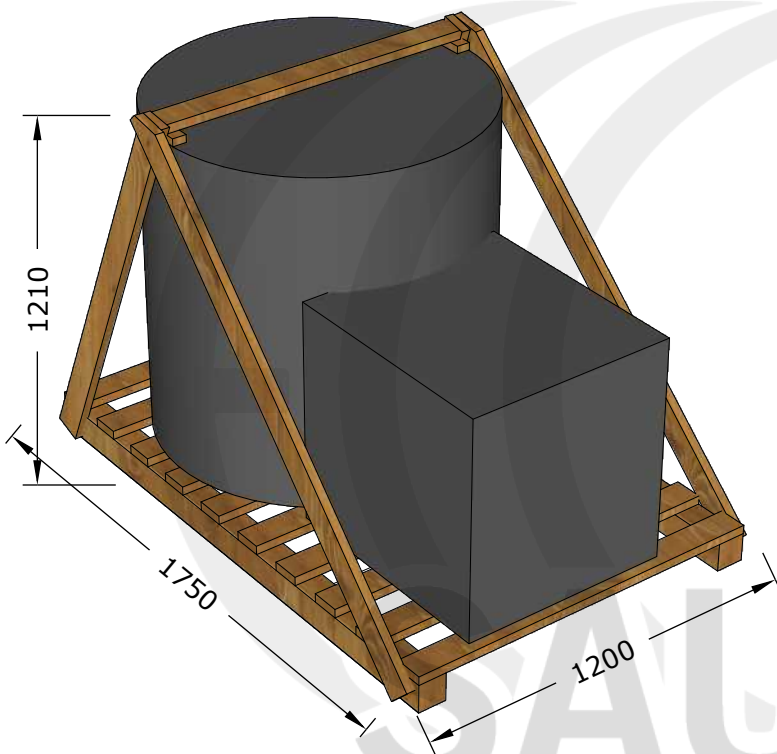

Cold plunge 100 with chiller and steps

Serial nr

(LxBxH) 120x175x121cm

Gross weight 160 kg
Net weight 135 kg
470 L