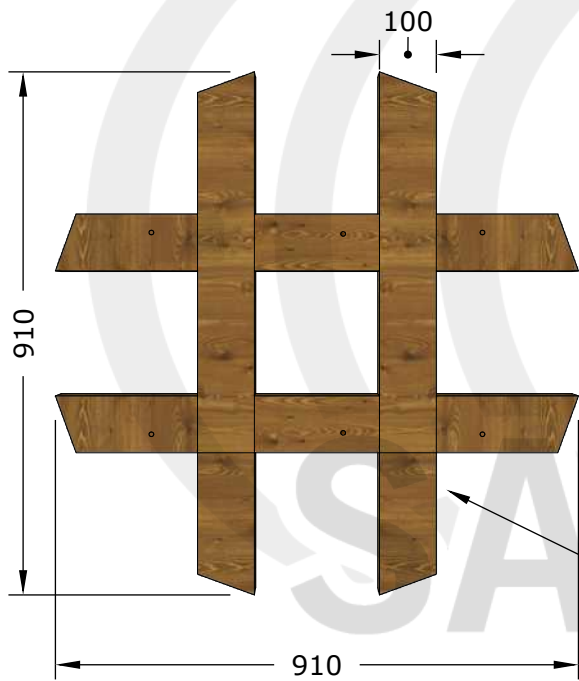

Cold plunge 100 with chiller and steps

Serial nr

(LxBxH) 120x175x121cm

Gross weight 160 kg
Net weight 135 kg
470 L