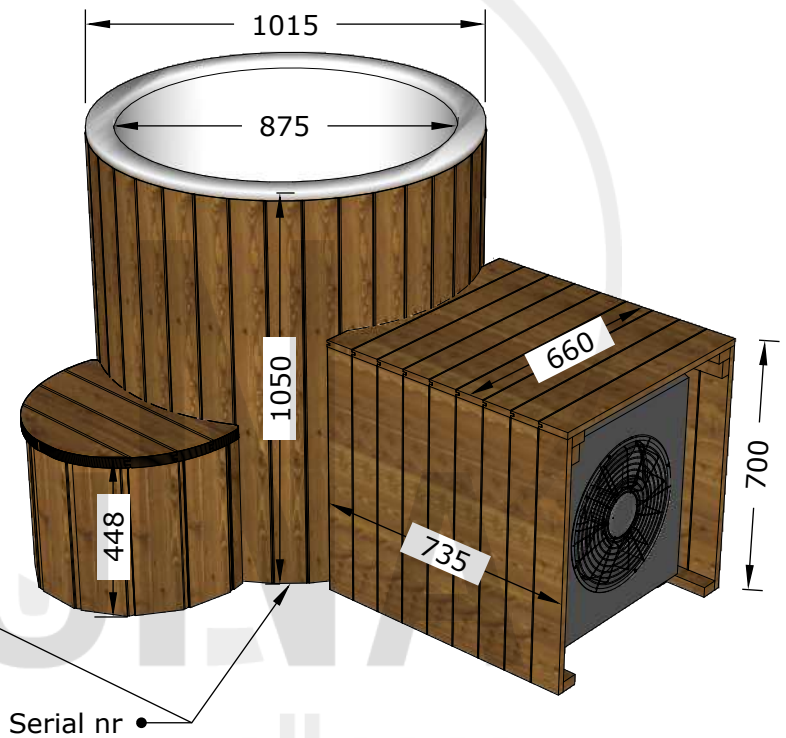

Cold plunge 100 with chiller and steps

Serial nr

(LxBxH) 120x175x121cm

Gross weight 160 kg
Net weight 135 kg
470 L