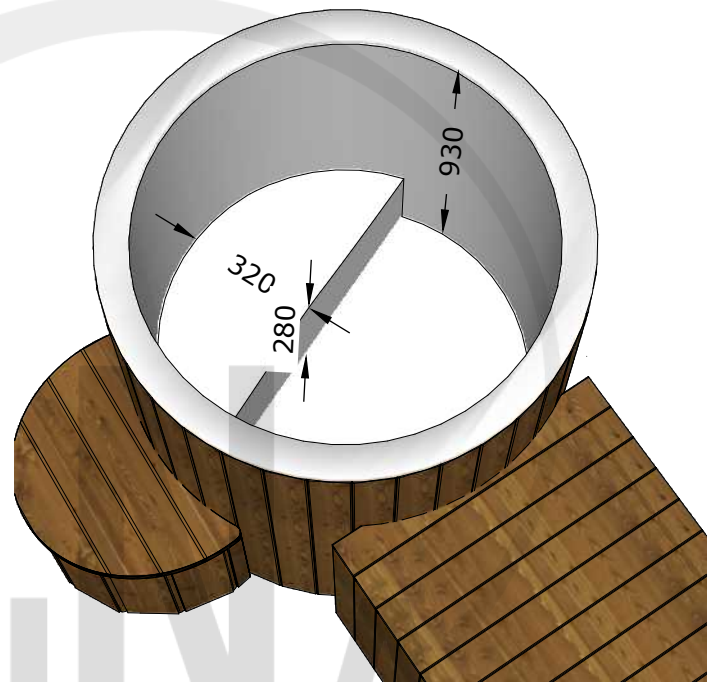

Cold plunge 100 with chiller and steps

Serial nr

(LxBxH) 120x175x121cm

Gross weight 160 kg
Net weight 135 kg
470 L