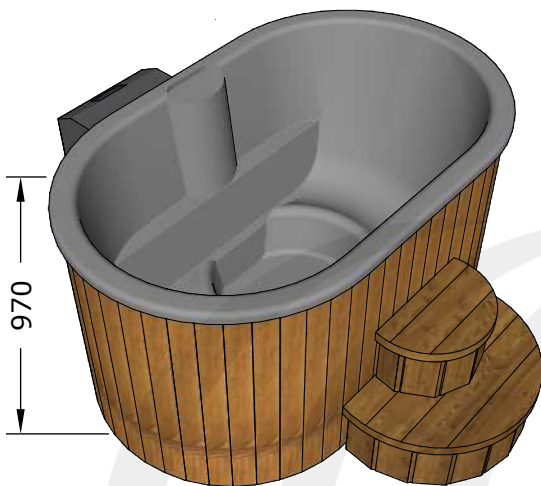

# Ofuro Hot Tub Ø1900x1200 with chiller

Serial nr .....

Volume 400 L

**220 kg**