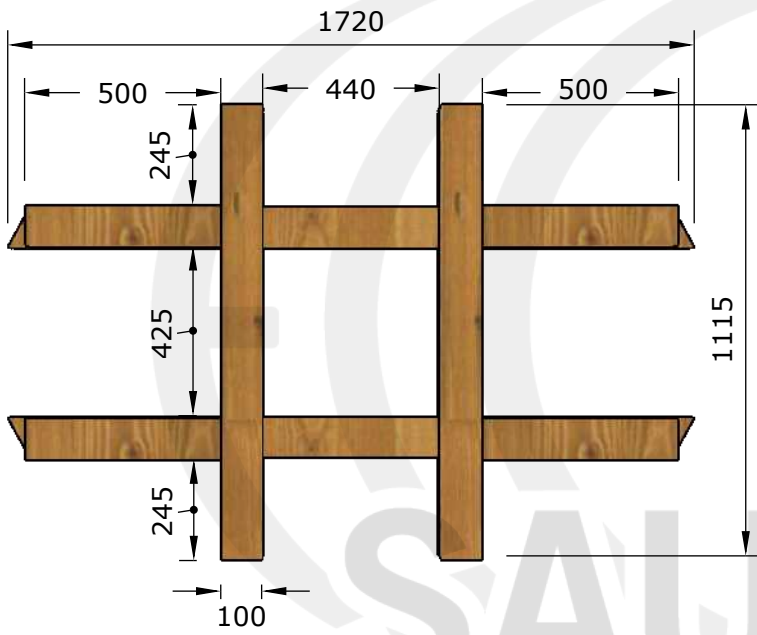

# Ofuro Hot Tub Ø1900x1200 with chiller

Serial nr .....

Volume 400 L

**220 kg**