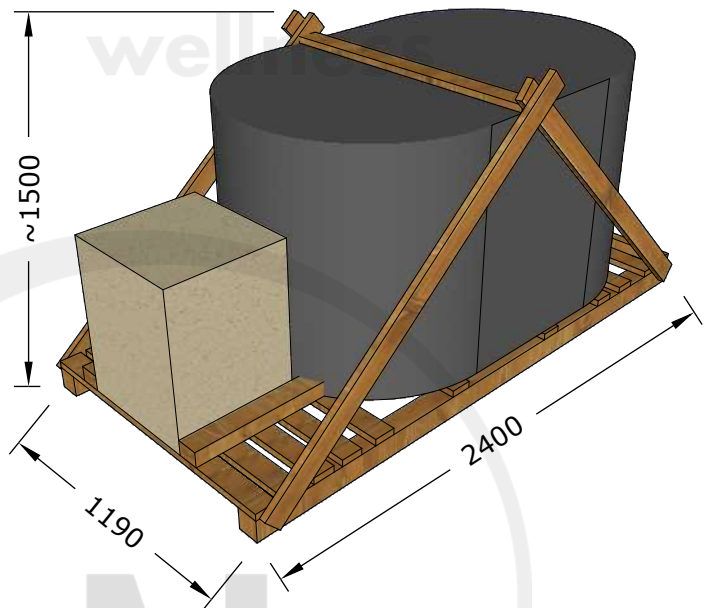

# Ofuro Hot Tub Ø1900x1200 with chiller

Serial nr .....

Volume 400 L

**220 kg**