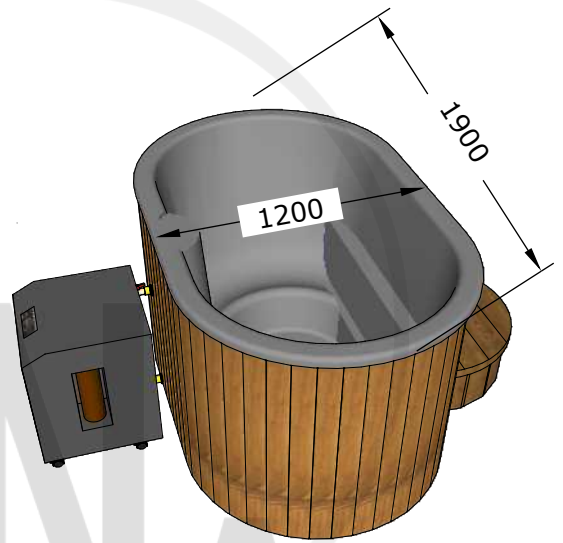

# Ofuro Hot Tub Ø1900x1200 with chiller

Serial nr .....

Volume 400 L

**220 kg**