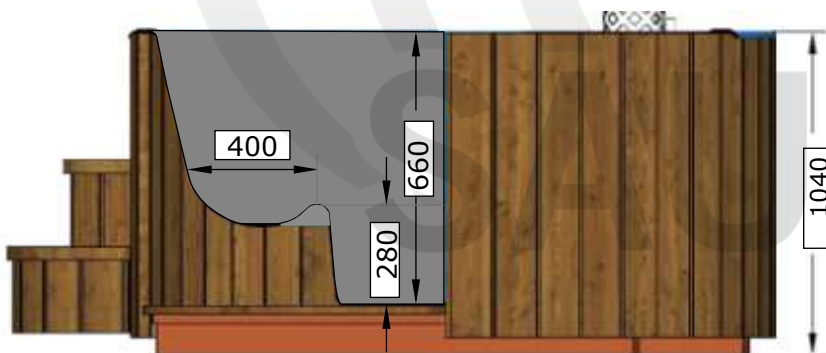

# Ofuro Hot Tub Ø1900x1200 with chiller

Serial nr .....

Volume 400 L

**220 kg**