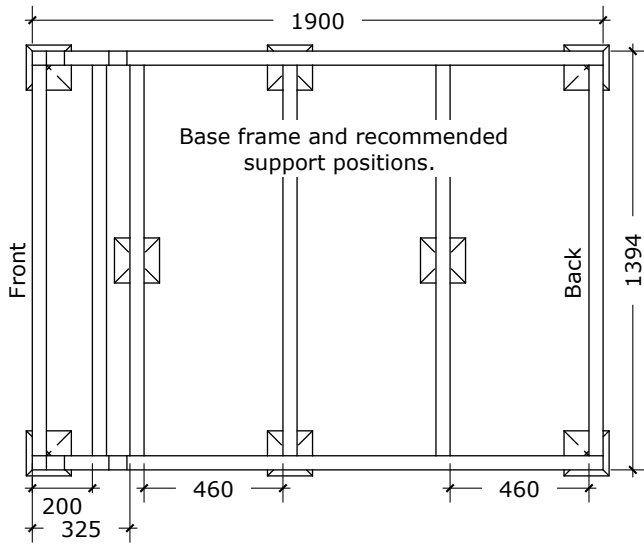

# Sauna Icon 200, Ø200

(Half moon glass)

(TIC20/200PE-PK11)