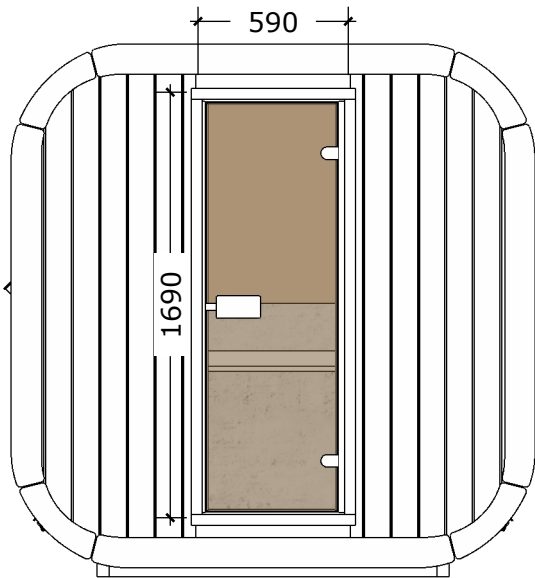

# Sauna Icon 200, Ø200

(Half moon glass)

(TIC20/200PE-PK11)