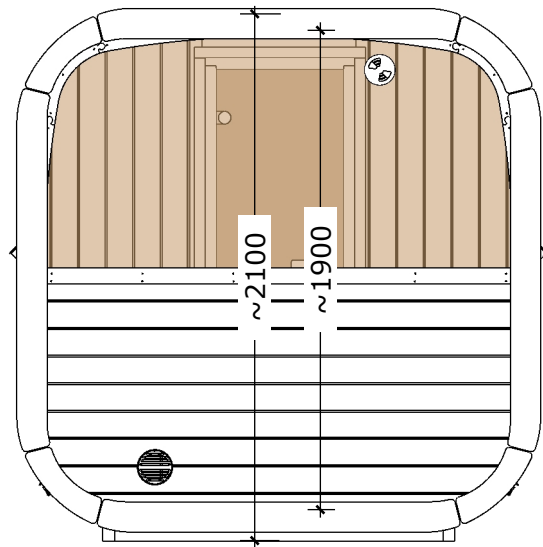

# Sauna Icon 200, Ø200

(Half moon glass)

(TIC20/200PE-PK11)