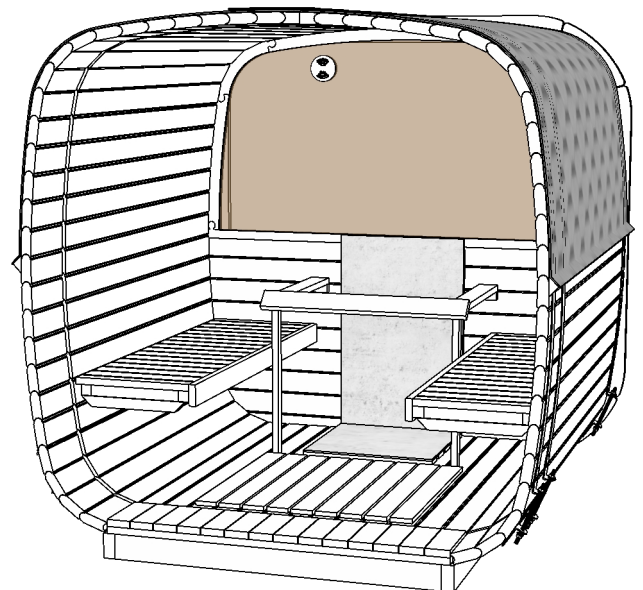

# Sauna Icon 200, Ø200

(Half moon glass)

(TIC20/200PE-PK11)