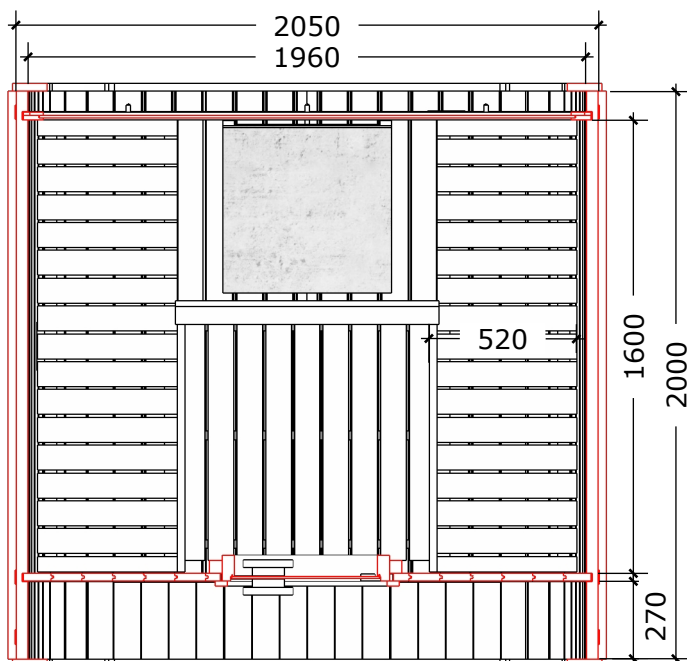

# Sauna Icon 200, Ø200

(Half moon glass)

(TIC20/200PE-PK11)