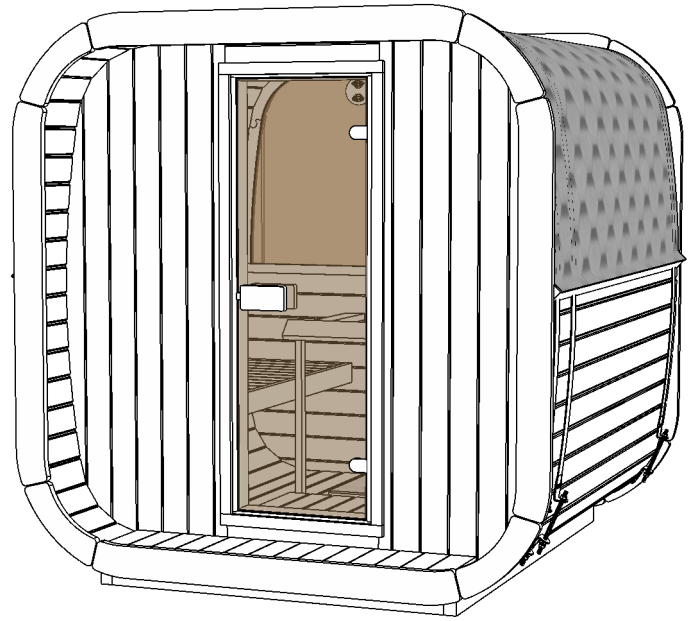

# Sauna Icon 200, Ø200

(Half moon glass)

(TIC20/200PE-PK11)