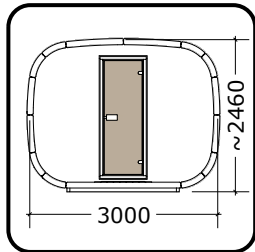

CuBus Sauna 240

Front glass wall, Back halfmoon glass wall

All dimensions given are in millimeters!

CuBus Sauna 240

Front glass wall, Back halfmoon glass wall

All dimensions given are in millimeters!