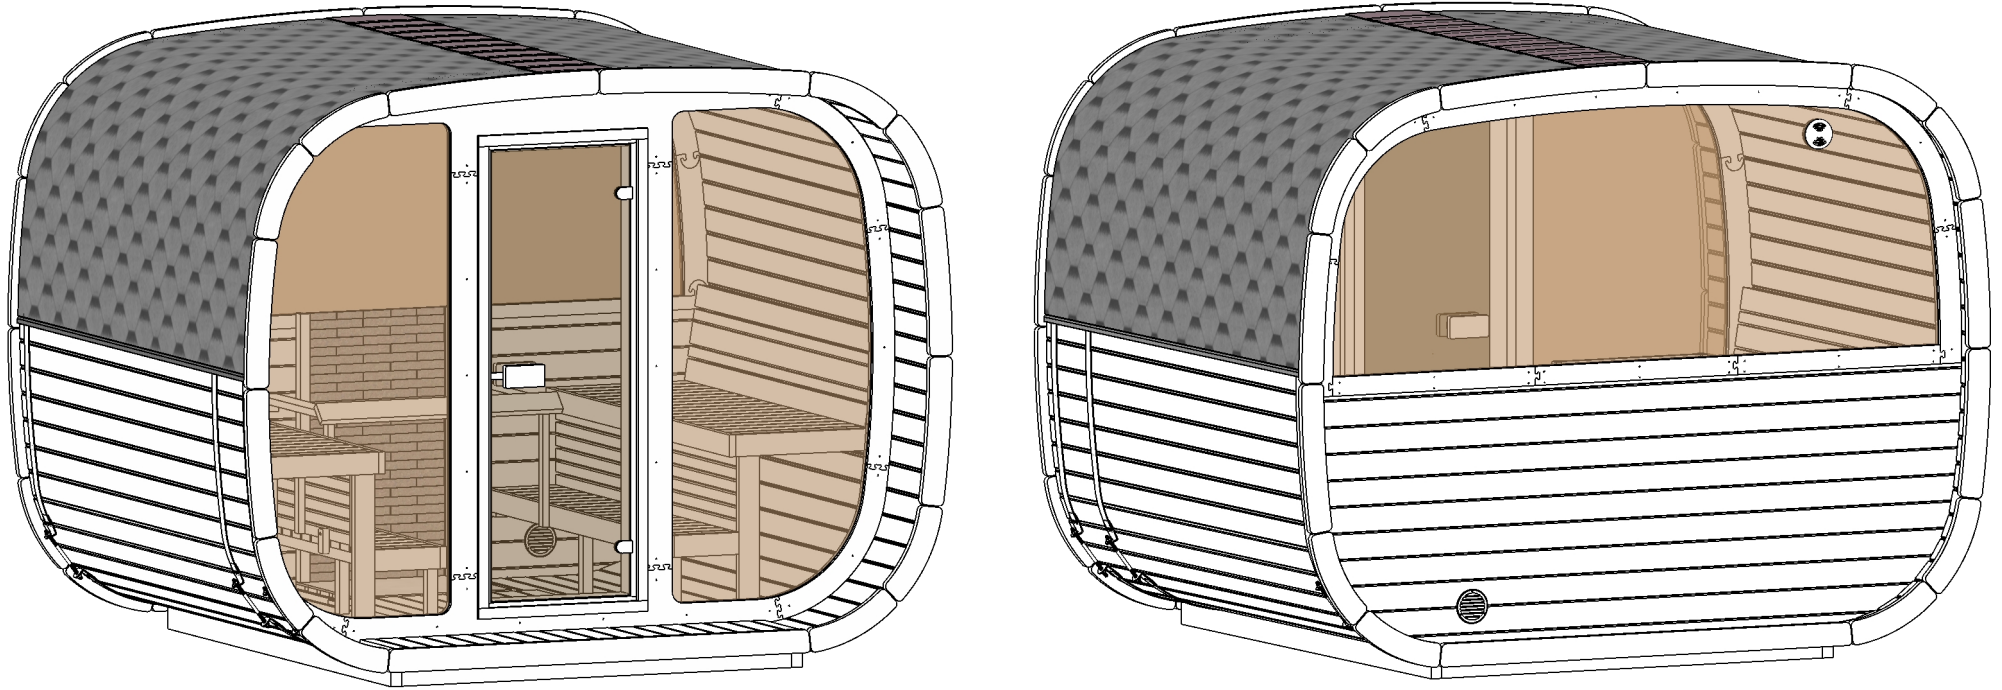

CuBus Sauna 240

Front glass wall, Back halfmoon glass wall

All dimensions given are in millimeters!

CuBus Sauna 240

Front glass wall, Back halfmoon glass wall

All dimensions given are in millimeters!