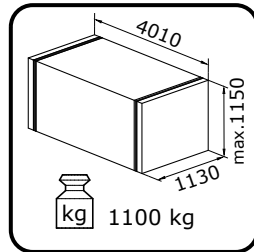

CuBus Sauna 240

Front glass wall, Back halfmoon glass wall

All dimensions given are in millimeters!

CuBus Sauna 240

Front glass wall, Back halfmoon glass wall

All dimensions given are in millimeters!