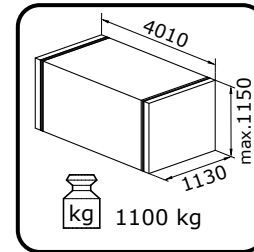

CuBus Sauna 240

Front glass wall, Back wooden wall

All dimensions given are in millimeters!

CuBus Sauna 240

Front glass wall, Back wooden wall

All dimensions given are in millimeters!