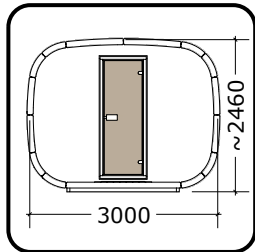

CuBus Sauna 240

Front glass wall, Back wooden wall

All dimensions given are in millimeters!

CuBus Sauna 240

Front glass wall, Back wooden wall

All dimensions given are in millimeters!