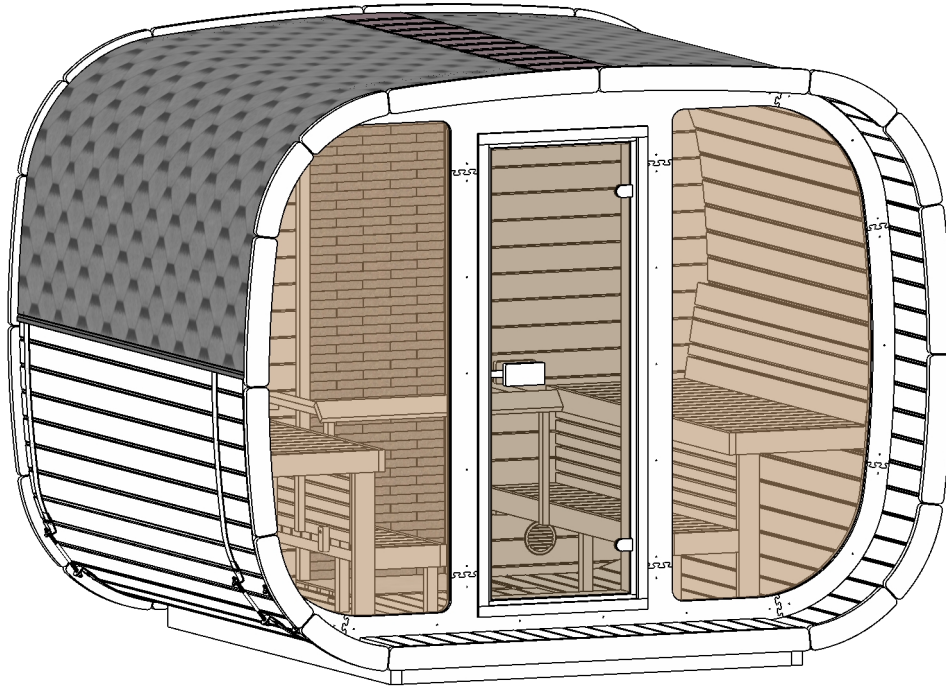

CuBus Sauna 240

Front glass wall, Back wooden wall

All dimensions given are in millimeters!

CuBus Sauna 240

Front glass wall, Back wooden wall

All dimensions given are in millimeters!