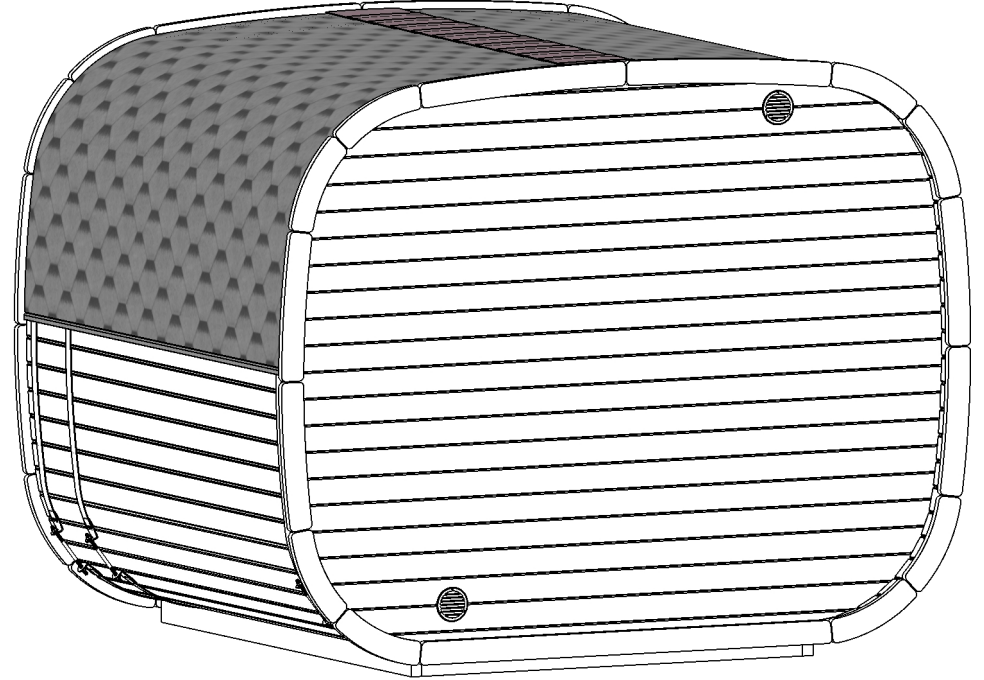

CuBus Sauna 240

Front glass wall, Back wooden wall

All dimensions given are in millimeters!

CuBus Sauna 240

Front glass wall, Back wooden wall

All dimensions given are in millimeters!