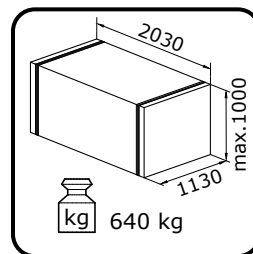

Sauna 160,Ø200

Front glass wall, back wooden wall

All dimensions given are in millimeters!

Sauna 160,Ø200

Front glass wall, back wooden wall

All dimensions given are in millimeters!