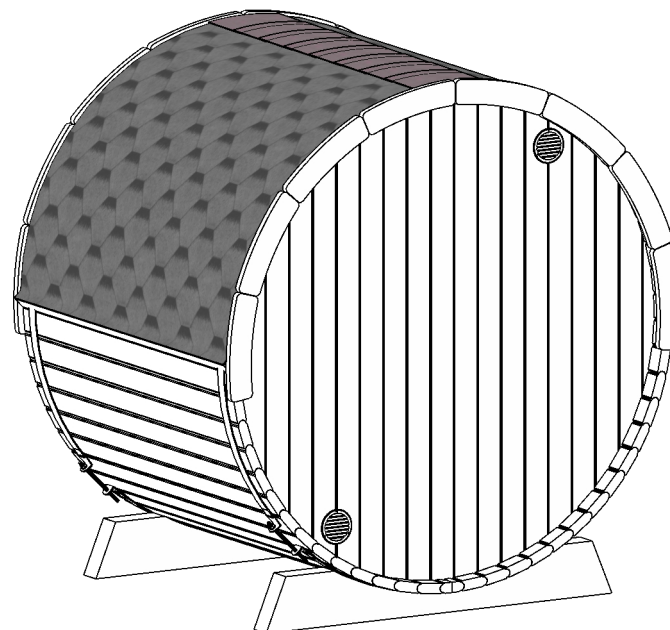

Sauna 160,Ø200

Front glass wall, back wooden wall

All dimensions given are in millimeters!

Sauna 160,Ø200

Front glass wall, back wooden wall

All dimensions given are in millimeters!