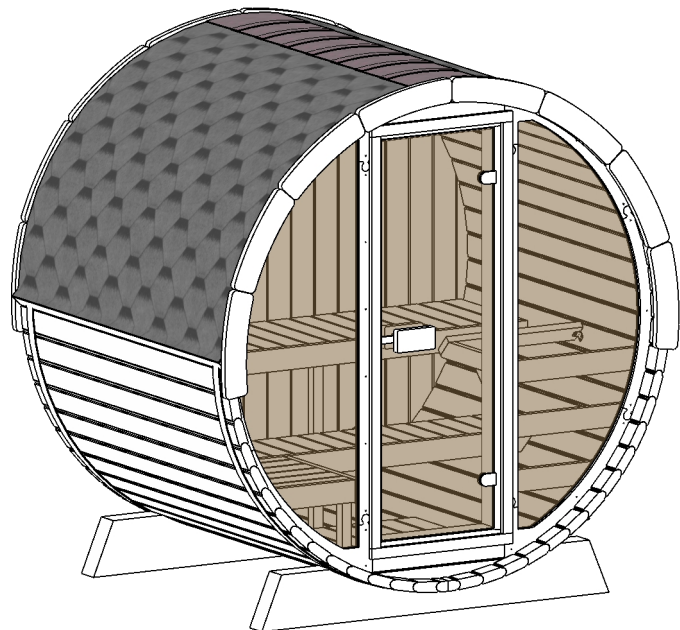

Sauna 160,Ø200

Front glass wall, back wooden wall

All dimensions given are in millimeters!

Sauna 160,Ø200

Front glass wall, back wooden wall

All dimensions given are in millimeters!