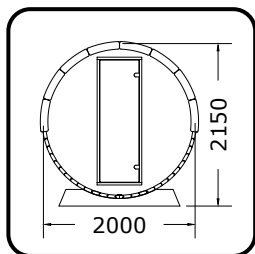

Sauna 160,Ø200

Front glass wall, back wooden wall

All dimensions given are in millimeters!

Sauna 160,Ø200

Front glass wall, back wooden wall

All dimensions given are in millimeters!