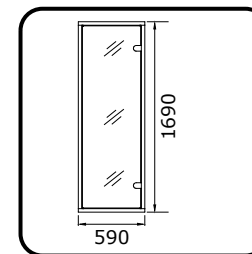

Sauna 160,Ø200

Front glass wall, back wooden wall

All dimensions given are in millimeters!

Sauna 160,Ø200

Front glass wall, back wooden wall

All dimensions given are in millimeters!