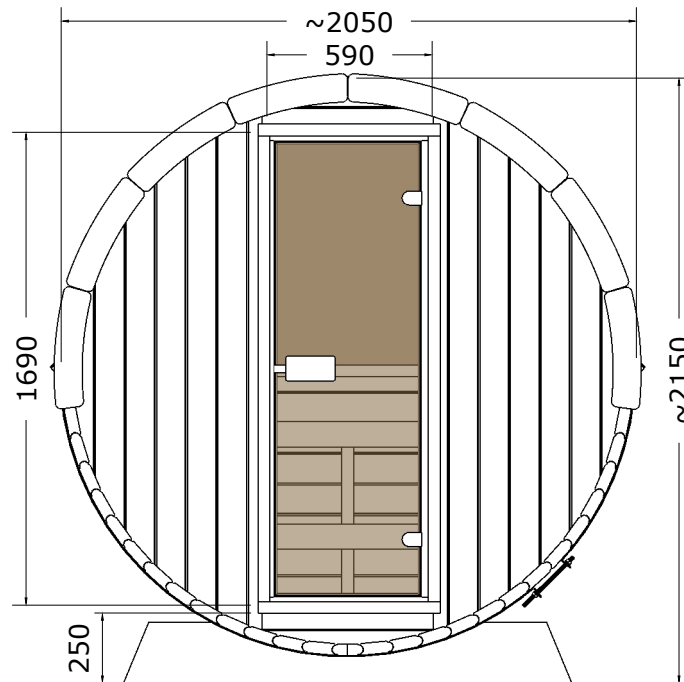

# Sauna 160,Ø200

Front wooden wall, back half-moon glass wall

All dimensions given are in millimeters!

Saunaroom volume  
~4,2 m<sup>3</sup>

Thermo wood

Up to 3 persons

Thermo wood

# Sauna 160,Ø200

Front wooden wall, back half-moon glass wall

All dimensions given are in millimeters!

T20/160PE-PK11R