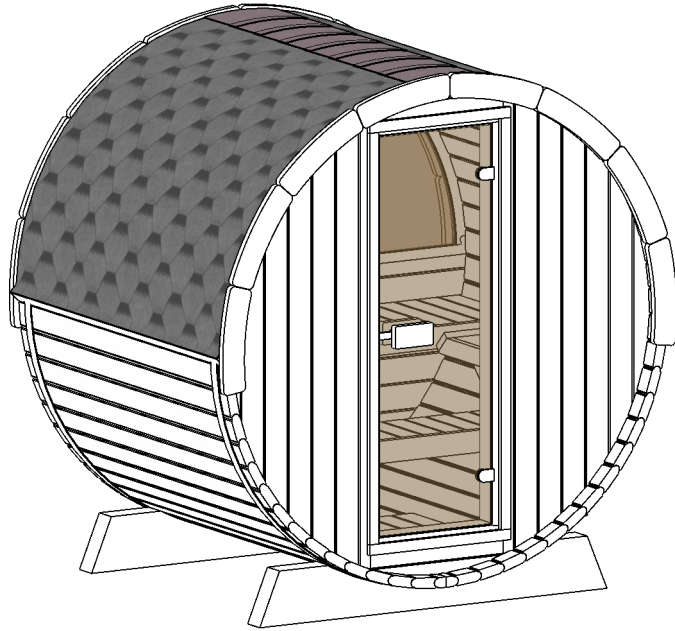

# Sauna 160,Ø200

Front wooden wall, back half-moon glass wall

All dimensions given are in millimeters!

Saunaroom volume  
~4,2 m<sup>3</sup>

Thermo wood

Up to 3 persons

Thermo wood

# Sauna 160,Ø200

Front wooden wall, back half-moon glass wall

All dimensions given are in millimeters!

T20/160PE-PK11R