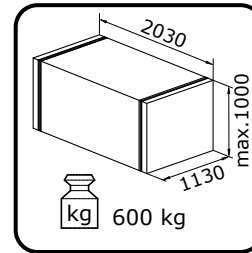

# Sauna 160,Ø200

Front wooden wall, back half-moon glass wall

All dimensions given are in millimeters!

Saunaroom volume  
~4,2 m<sup>3</sup>

Thermo wood

Up to 3 persons

Thermo wood

# Sauna 160,Ø200

Front wooden wall, back half-moon glass wall

All dimensions given are in millimeters!

T20/160PE-PK11R