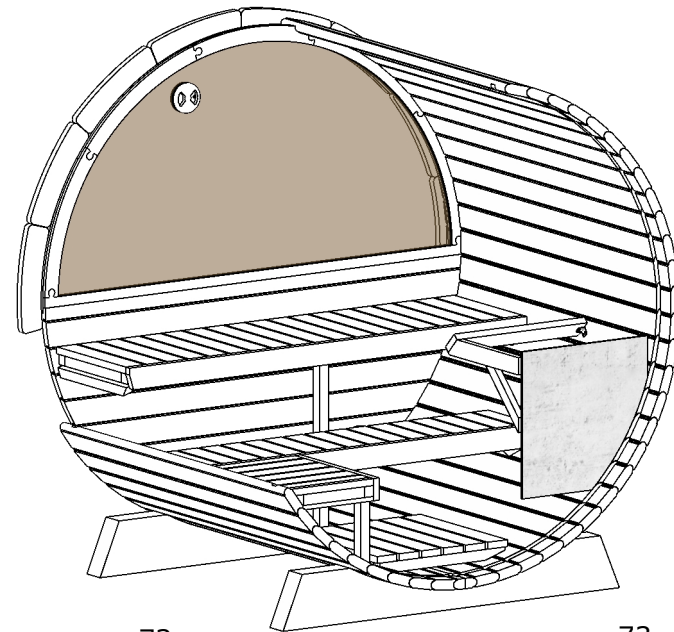

# Sauna 160,Ø200

Front wooden wall, back half-moon glass wall

All dimensions given are in millimeters!

Saunaroom volume  
~4,2 m<sup>3</sup>

Thermo wood

Up to 3 persons

Thermo wood

# Sauna 160,Ø200

Front wooden wall, back half-moon glass wall

All dimensions given are in millimeters!

T20/160PE-PK11R