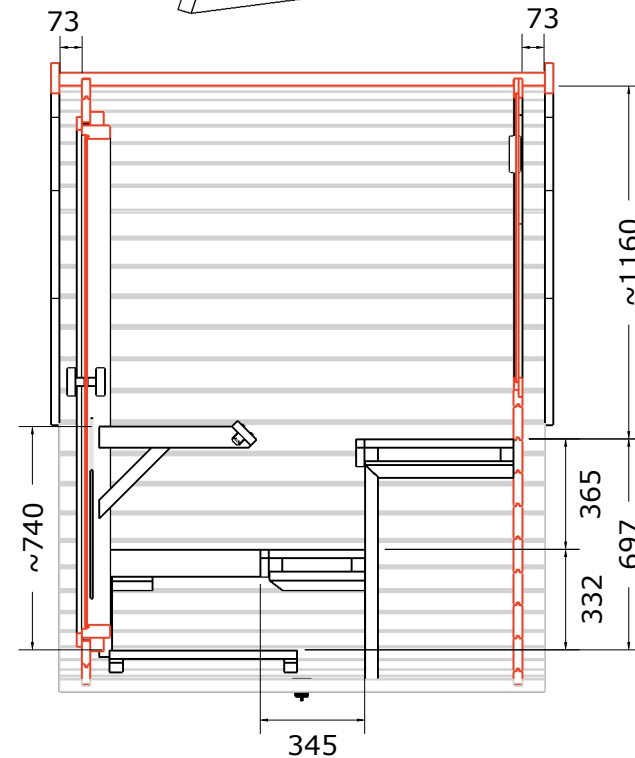

# Sauna 160,Ø200

Front wooden wall, back half-moon glass wall

All dimensions given are in millimeters!

Saunaroom volume  
~4,2 m<sup>3</sup>

Thermo wood

Up to 3 persons

Thermo wood

# Sauna 160,Ø200

Front wooden wall, back half-moon glass wall

All dimensions given are in millimeters!

T20/160PE-PK11R