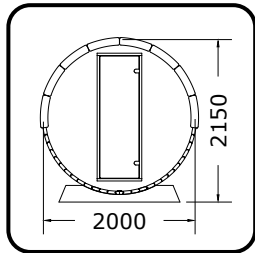

# Sauna 160,Ø200

Front wooden wall, back half-moon glass wall

All dimensions given are in millimeters!

Saunaroom volume  
~4,2 m<sup>3</sup>

Thermo wood

Up to 3 persons

Thermo wood

# Sauna 160,Ø200

Front wooden wall, back half-moon glass wall

All dimensions given are in millimeters!

T20/160PE-PK11R