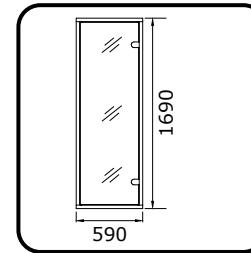

# Sauna 160,Ø200

Front wooden wall, back half-moon glass wall

All dimensions given are in millimeters!

Saunaroom volume  
~4,2 m<sup>3</sup>

Thermo wood

Up to 3 persons

Thermo wood

# Sauna 160,Ø200

Front wooden wall, back half-moon glass wall

All dimensions given are in millimeters!

T20/160PE-PK11R