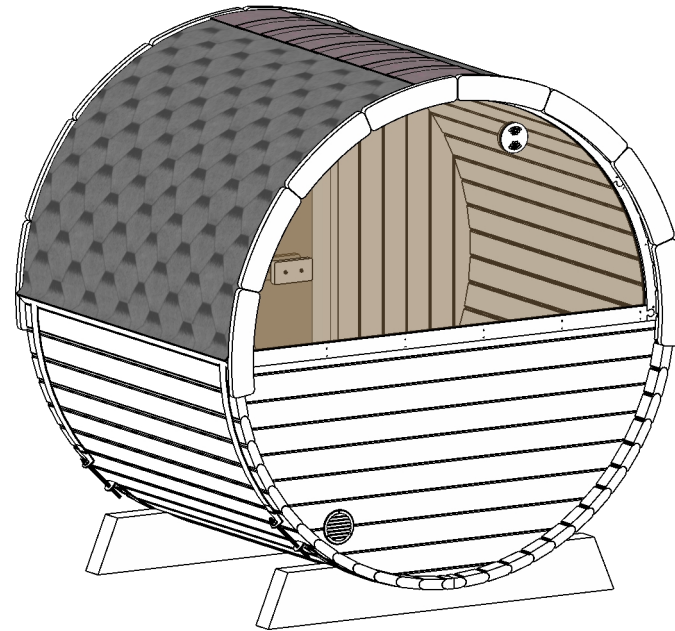

# Sauna 160,Ø200

Front wooden wall, back half-moon glass wall

All dimensions given are in millimeters!

Saunaroom volume  
~4,2 m<sup>3</sup>

Thermo wood

Up to 3 persons

Thermo wood

# Sauna 160,Ø200

Front wooden wall, back half-moon glass wall

All dimensions given are in millimeters!

T20/160PE-PK11R