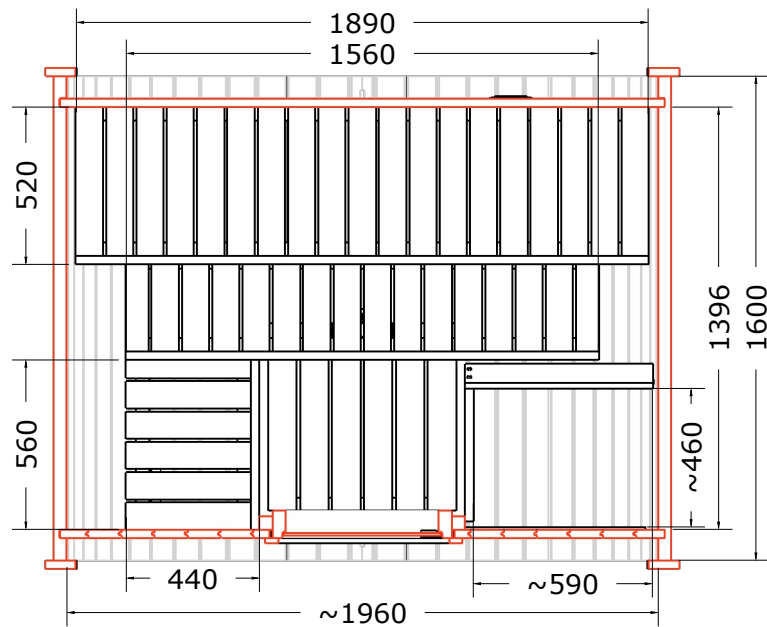

# Sauna 160,Ø200

Front wooden wall, back half-moon glass wall

All dimensions given are in millimeters!

Saunaroom volume  
~4,2 m<sup>3</sup>

Thermo wood

Up to 3 persons

Thermo wood

# Sauna 160,Ø200

Front wooden wall, back half-moon glass wall

All dimensions given are in millimeters!

T20/160PE-PK11R