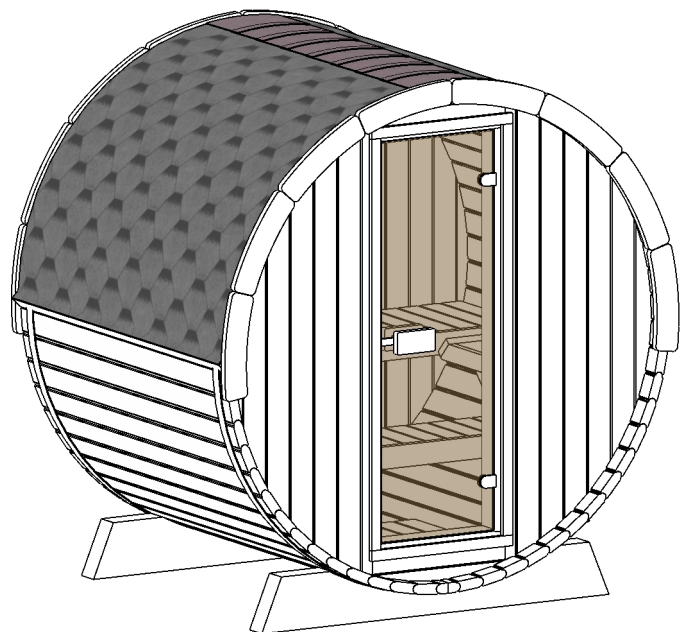

# Sauna 160,Ø200

Front wooden wall, back wooden wall

All dimensions given are in millimeters!

# Sauna 160,Ø200

Front wooden wall, back wooden wall

All dimensions given are in millimeters!

T20/160PE-PT11R