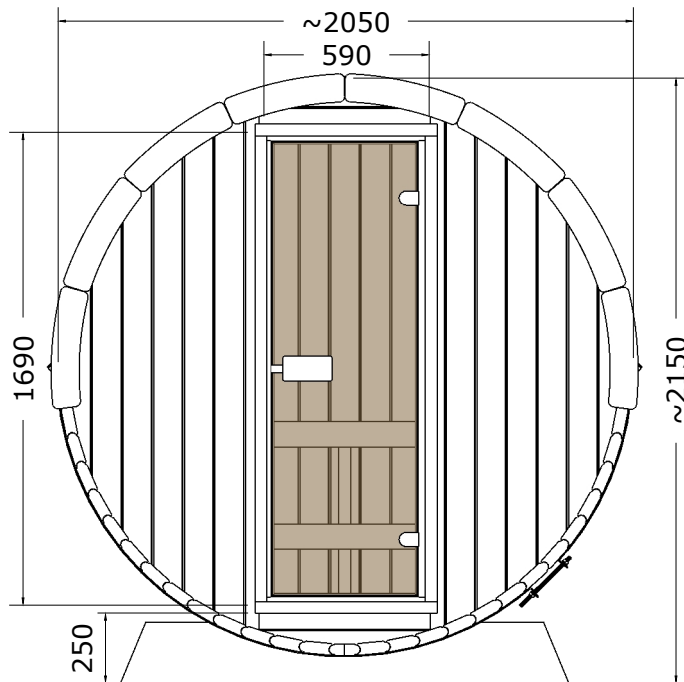

# Sauna 160,Ø200

Front wooden wall, back wooden wall

All dimensions given are in millimeters!

# Sauna 160,Ø200

Front wooden wall, back wooden wall

All dimensions given are in millimeters!

T20/160PE-PT11R