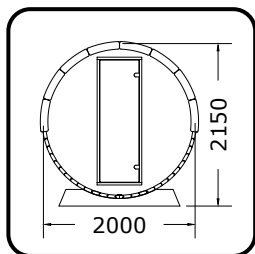

# Sauna 160,Ø200

Front wooden wall, back wooden wall

All dimensions given are in millimeters!

# Sauna 160,Ø200

Front wooden wall, back wooden wall

All dimensions given are in millimeters!

T20/160PE-PT11R