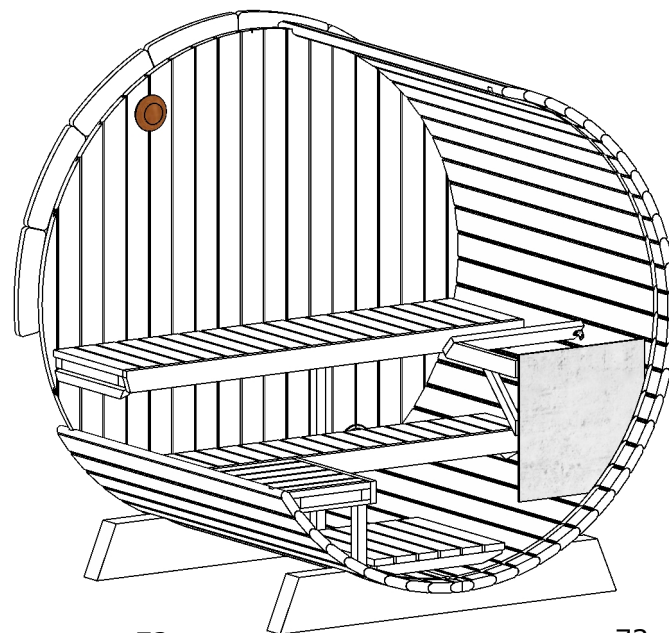

# Sauna 160,Ø200

Front wooden wall, back wooden wall

All dimensions given are in millimeters!

# Sauna 160,Ø200

Front wooden wall, back wooden wall

All dimensions given are in millimeters!

T20/160PE-PT11R