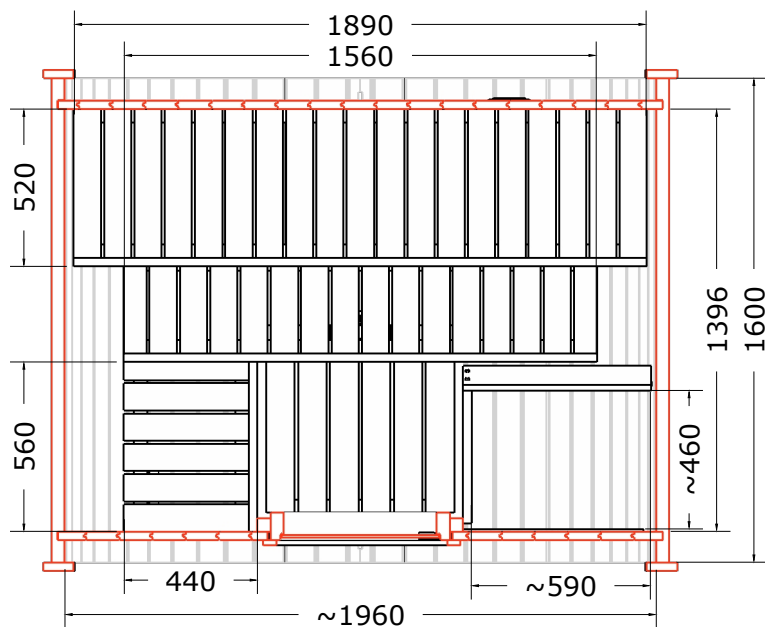

# Sauna 160,Ø200

Front wooden wall, back wooden wall

All dimensions given are in millimeters!

# Sauna 160,Ø200

Front wooden wall, back wooden wall

All dimensions given are in millimeters!

T20/160PE-PT11R