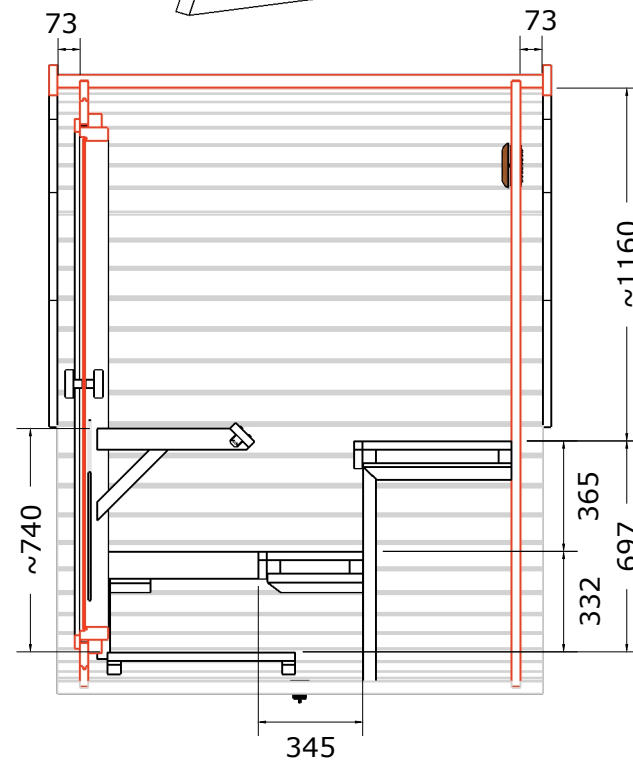

# Sauna 160,Ø200

Front wooden wall, back wooden wall

All dimensions given are in millimeters!

# Sauna 160,Ø200

Front wooden wall, back wooden wall

All dimensions given are in millimeters!

T20/160PE-PT11R