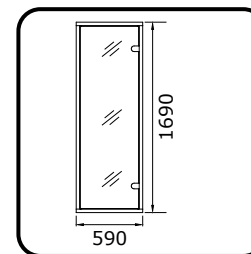

# Sauna 160,Ø200

Front wooden wall, back wooden wall

All dimensions given are in millimeters!

# Sauna 160,Ø200

Front wooden wall, back wooden wall

All dimensions given are in millimeters!

T20/160PE-PT11R