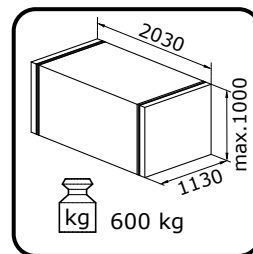

# Sauna 160,Ø200

Front wooden wall, back wooden wall

All dimensions given are in millimeters!

# Sauna 160,Ø200

Front wooden wall, back wooden wall

All dimensions given are in millimeters!

T20/160PE-PT11R