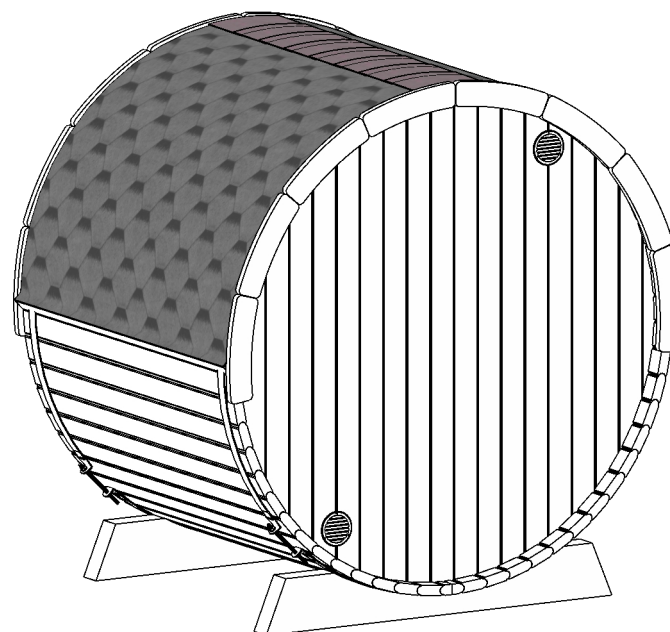

# Sauna 160,Ø200

Front wooden wall, back wooden wall

All dimensions given are in millimeters!

# Sauna 160,Ø200

Front wooden wall, back wooden wall

All dimensions given are in millimeters!

T20/160PE-PT11R