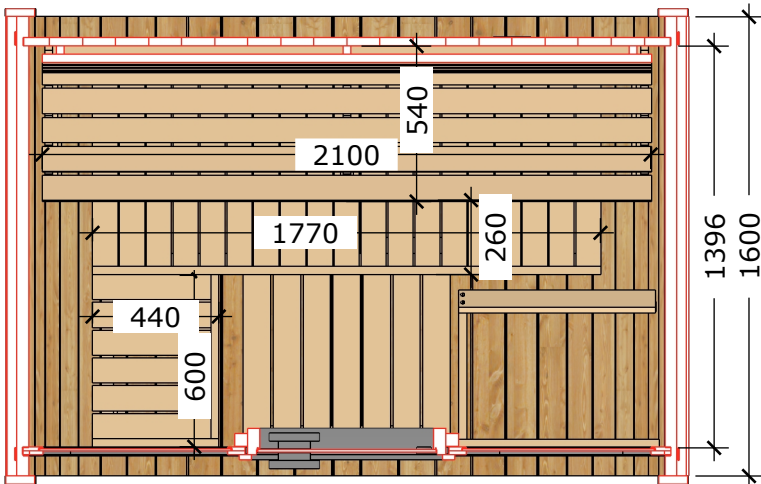

Sauna 160, Ø226

(Elegance "Short"- Black front)

T26/160KE-PT11T/M