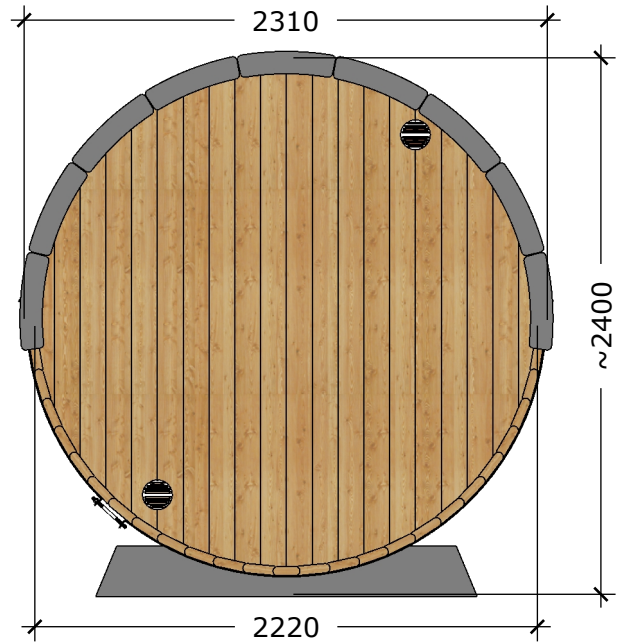

Sauna 160, Ø226

(Elegance "Short"- Black front)

T26/160KE-PT11T/M