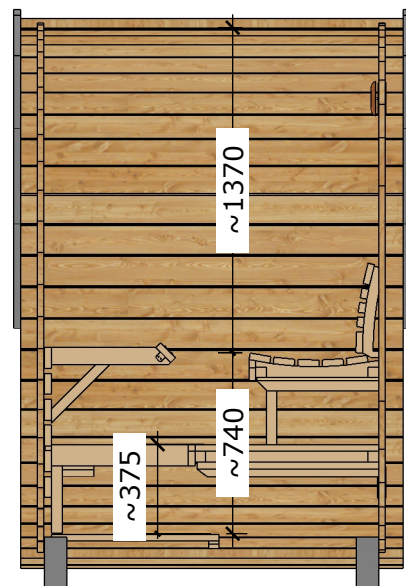

Sauna 160, Ø226

(Elegance "Short"- Black front)

T26/160KE-PT11T/M