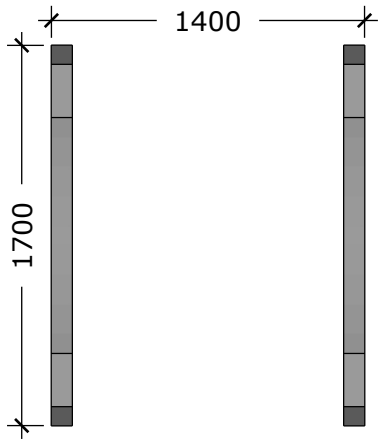

Sauna 160, Ø226

(Elegance "Short"- Black front)

T26/160KE-PT11T/M