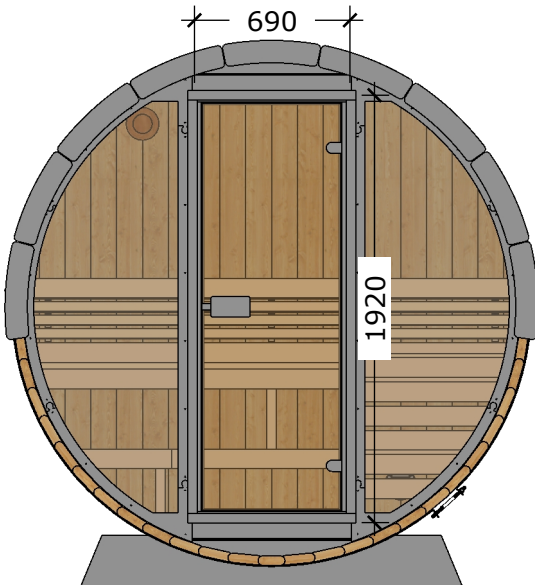

Sauna 160, Ø226

(Elegance "Short"- Black front)

T26/160KE-PT11T/M