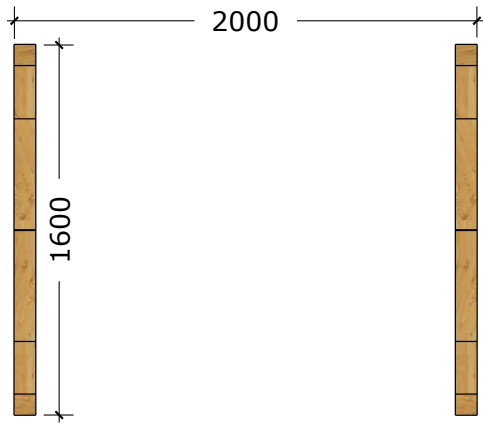

Sauna 220, Ø200

(Halfmoon)

(T20/220PE-PK01T/M)