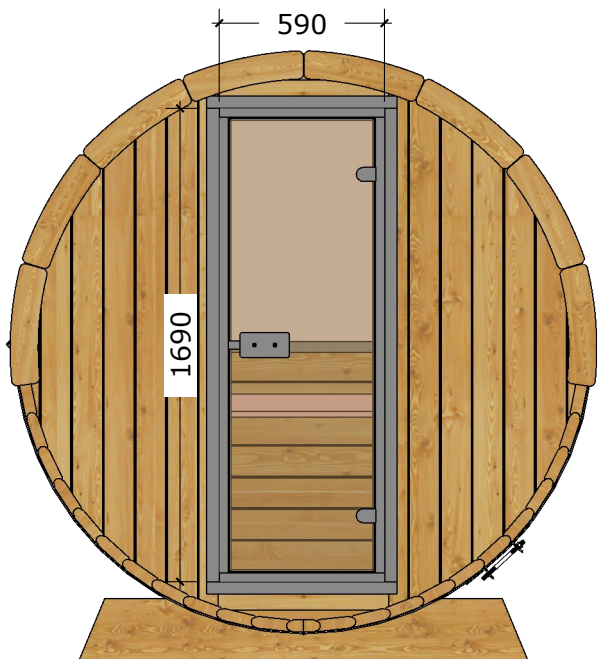

Sauna 220, Ø200

(Halfmoon)

(T20/220PE-PK01T/M)