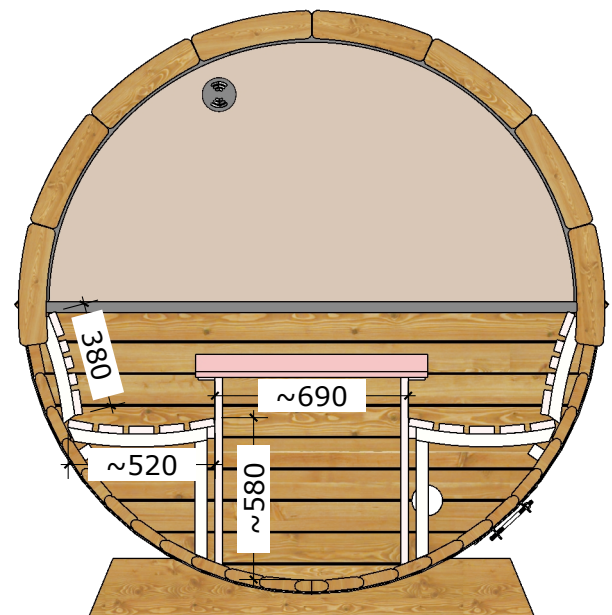

Sauna 220, Ø200

(Halfmoon)

(T20/220PE-PK01T/M)