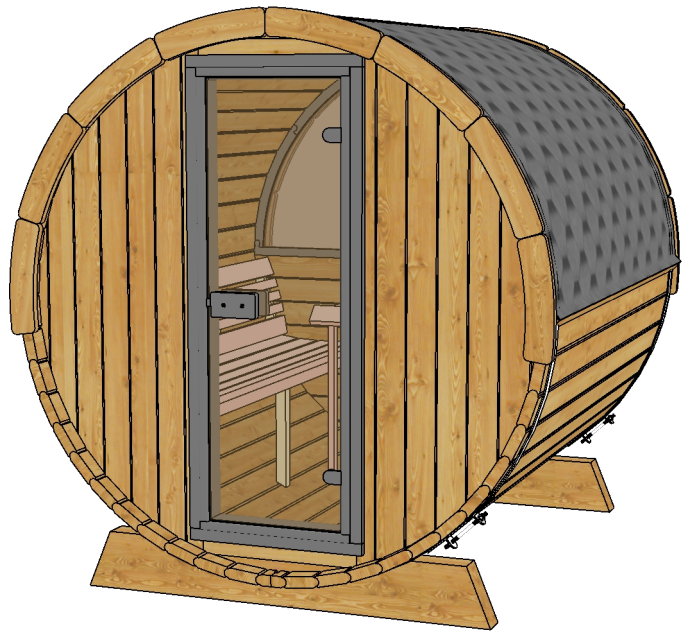

Sauna 220, Ø200

(Halfmoon)

(T20/220PE-PK01T/M)