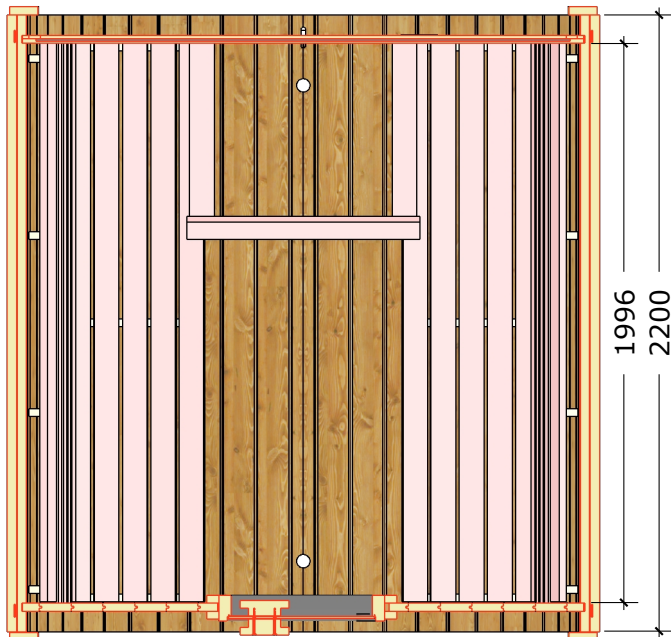

Sauna 220, Ø200

(Halfmoon)

(T20/220PE-PK01T/M)