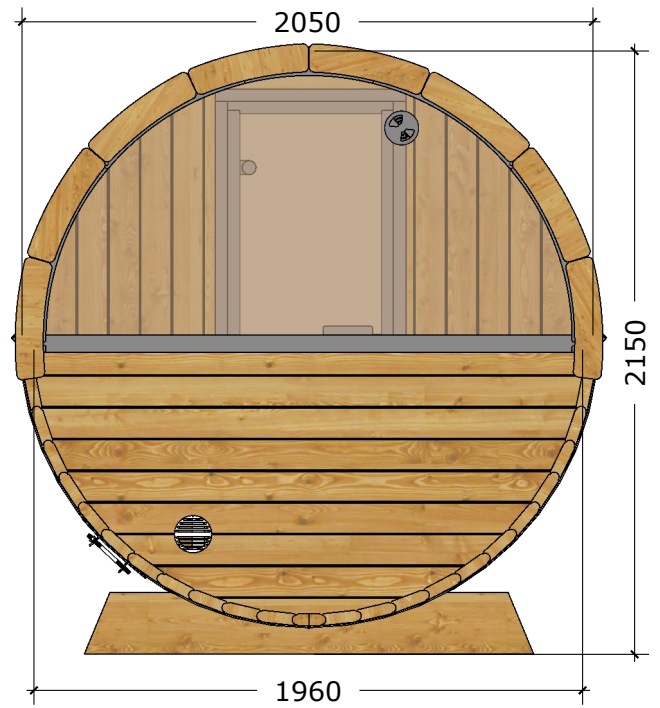

Sauna 220, Ø200

(Halfmoon)

(T20/220PE-PK01T/M)