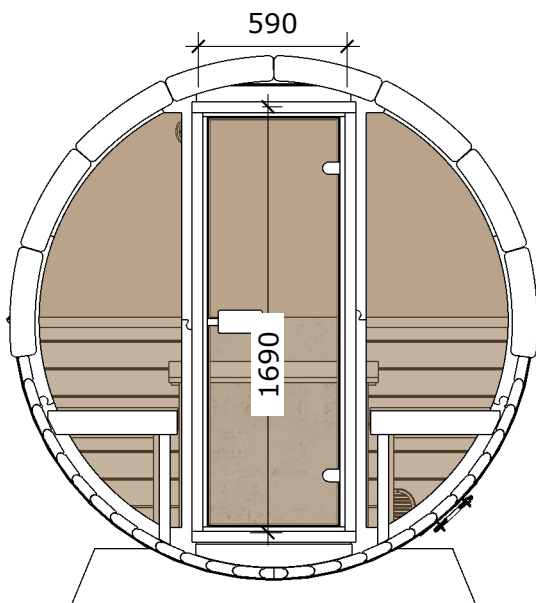

Sauna 250, Ø200

(Front glass wall+Half-moon glass wall)

T20/250KE-PK11T