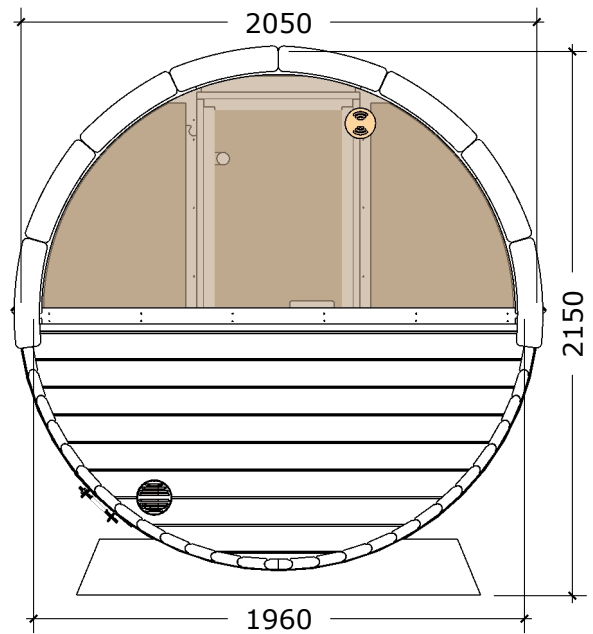

Sauna 250, Ø200

(Front glass wall+Half-moon glass wall)

T20/250KE-PK11T