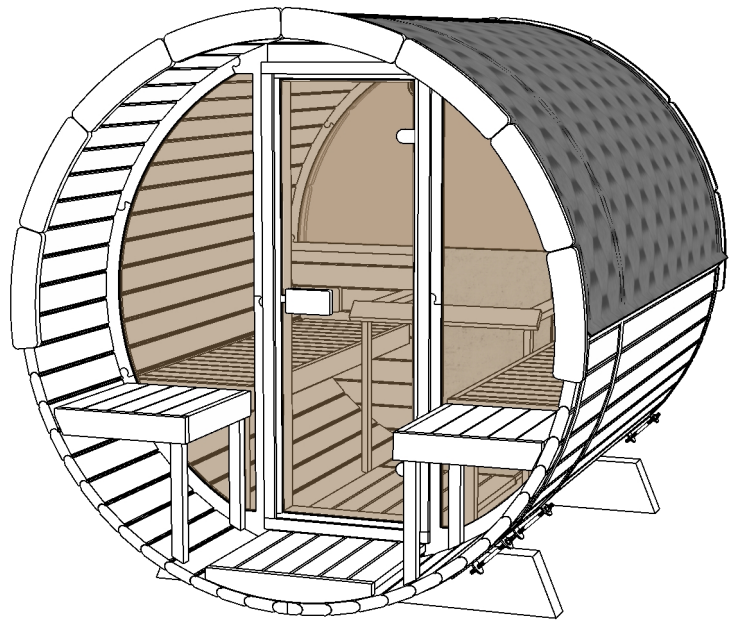

Sauna 250, Ø200

(Front glass wall+Half-moon glass wall)

T20/250KE-PK11T