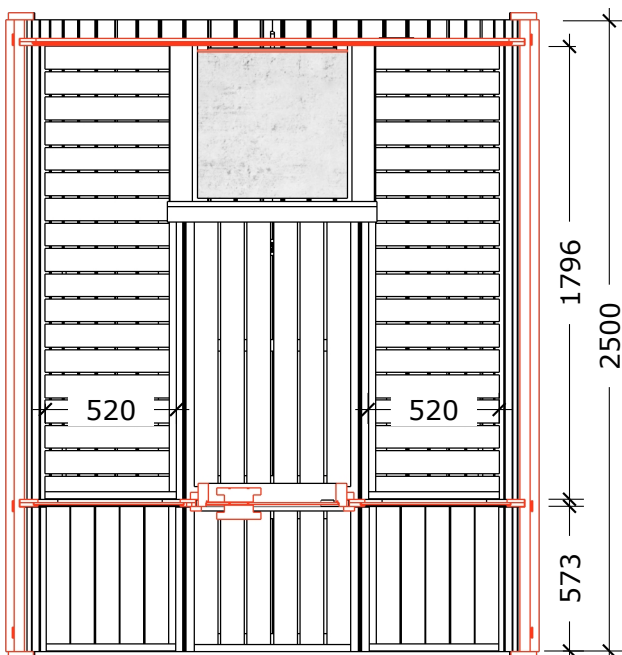

Sauna 250, Ø200

(Front glass wall+Half-moon glass wall)

T20/250KE-PK11T