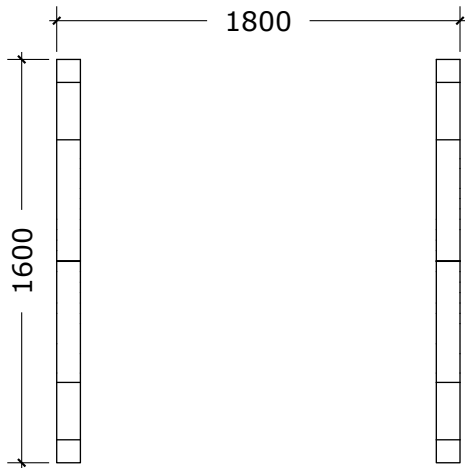

Sauna 250, Ø200

(Front glass wall+Half-moon glass wall)

T20/250KE-PK11T