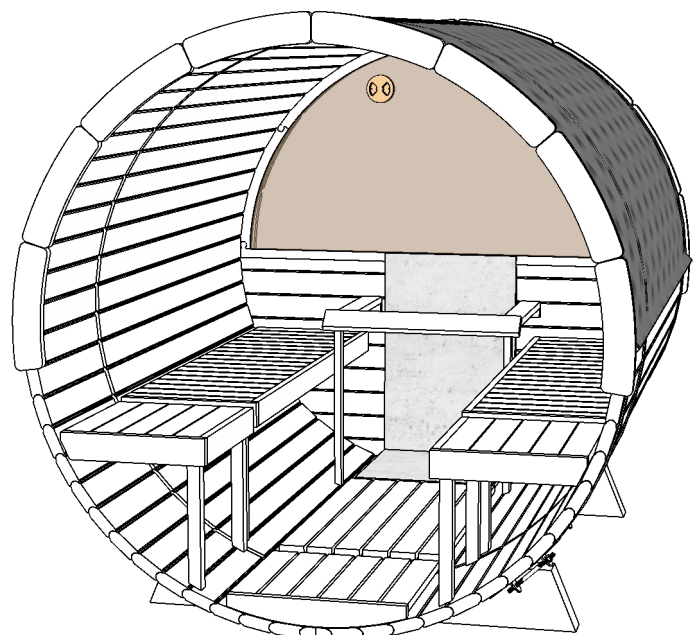

Sauna 250, Ø200

(Front glass wall+Half-moon glass wall)

T20/250KE-PK11T