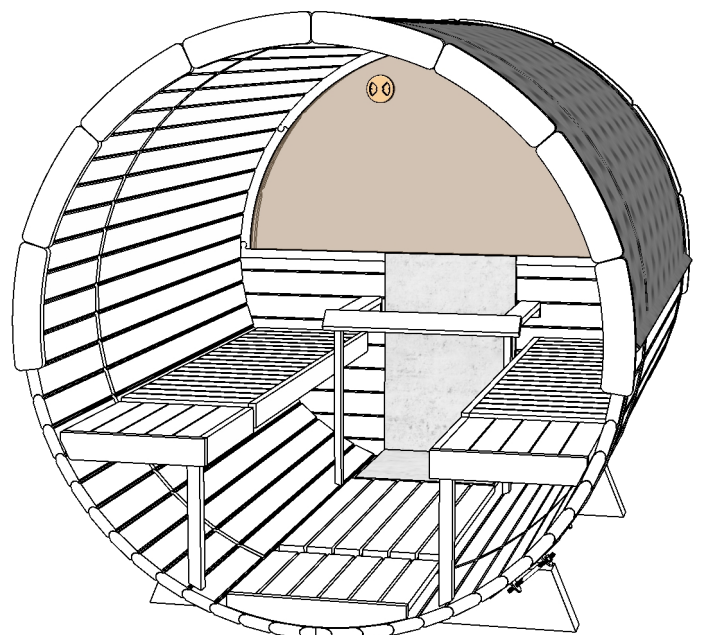

Sauna 250, Ø200

(Half-moon glass wall)

T20/250PE-PK11T