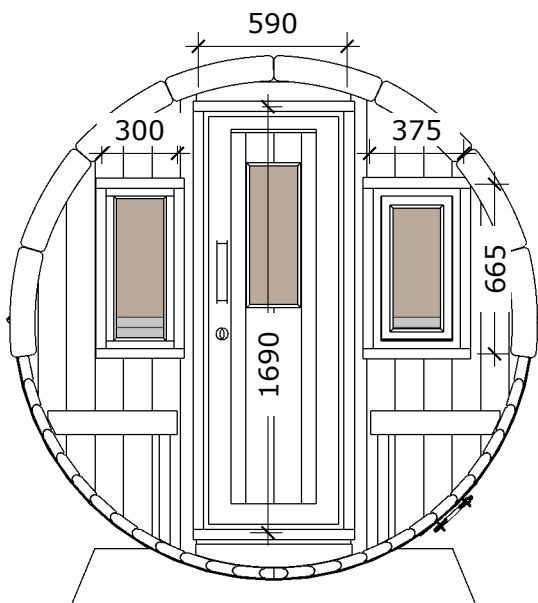

Sauna 250, Ø200

(Half-moon glass wall)

T20/250PE-PK11T