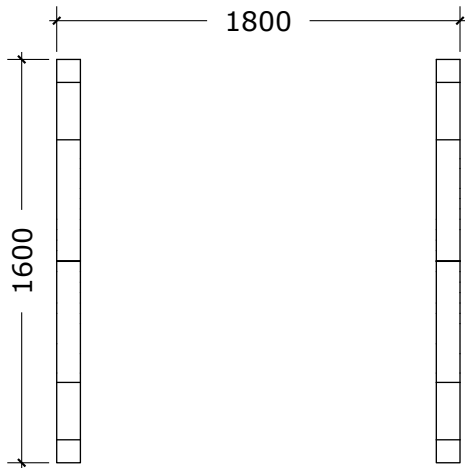

Sauna 250, Ø200

(Half-moon glass wall)

T20/250PE-PK11T