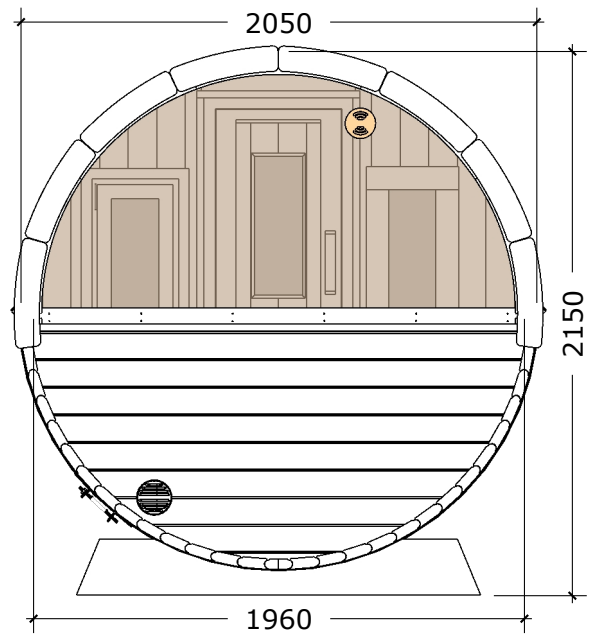

Sauna 250, Ø200

(Half-moon glass wall)

T20/250PE-PK11T