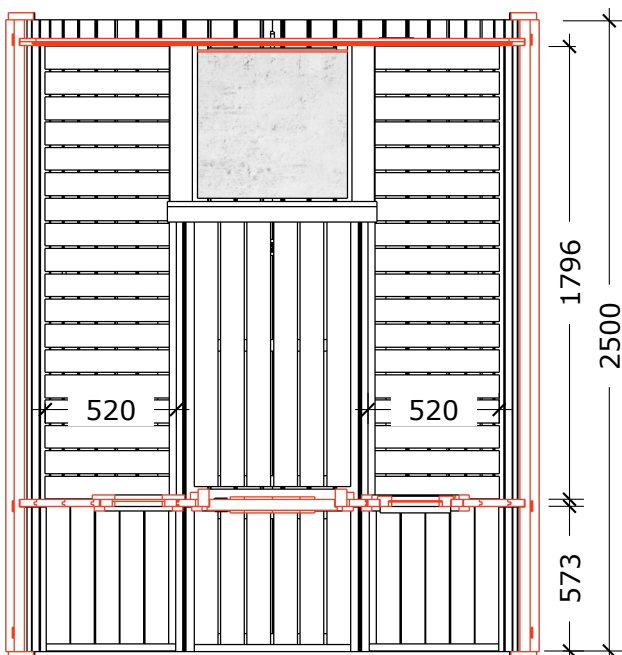

Sauna 250, Ø200

(Half-moon glass wall)

T20/250PE-PK11T