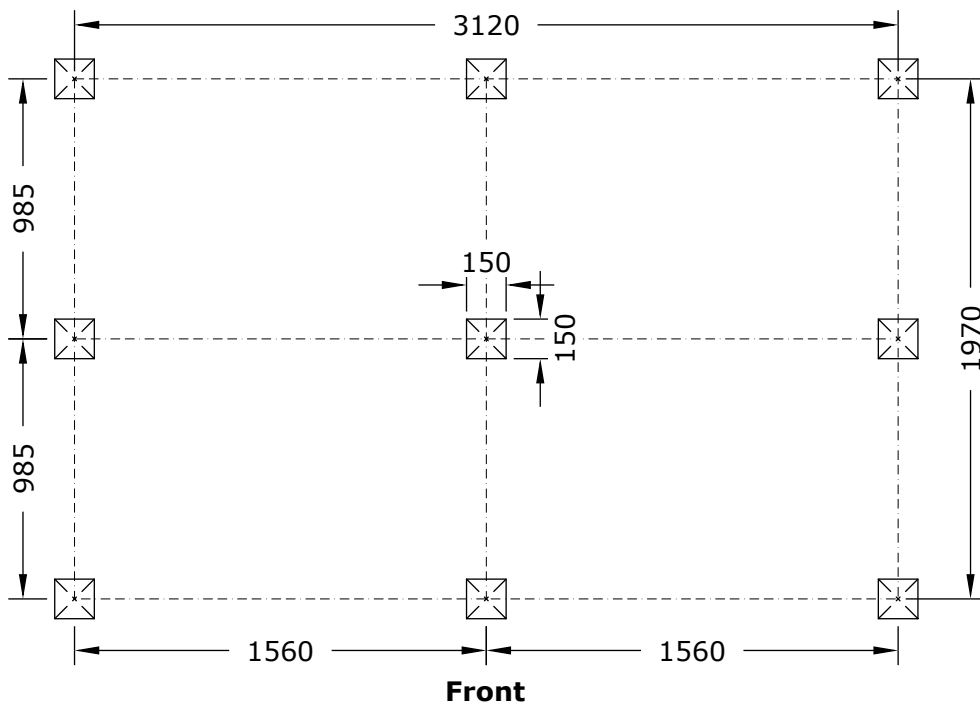

Sauna "Frodo" 4x2,4

(wood burning heater)

Sauna "Frodo" 4x2,4

(wood burning heater)

Foundation

Back

TFR240PE-PT12