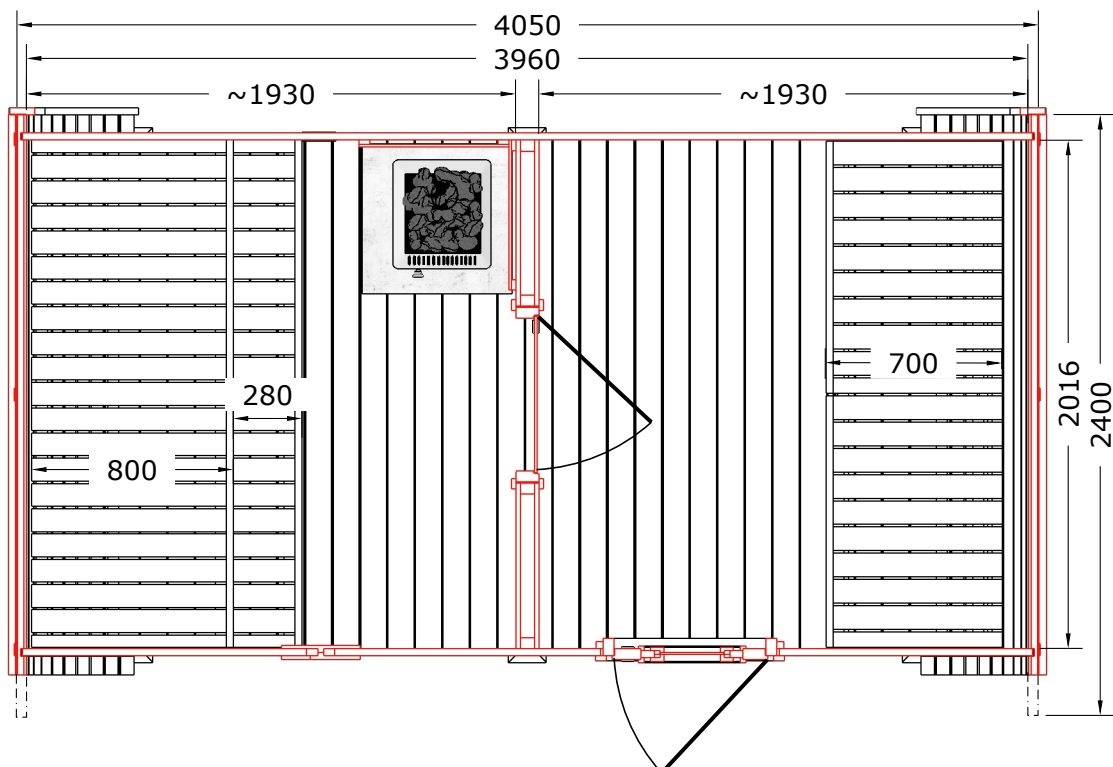

Sauna "Frodo" 4x2,4

(wood burning heater)

Sauna "Frodo" 4x2,4

(wood burning heater)

Foundation

Back

TFR240PE-PT12