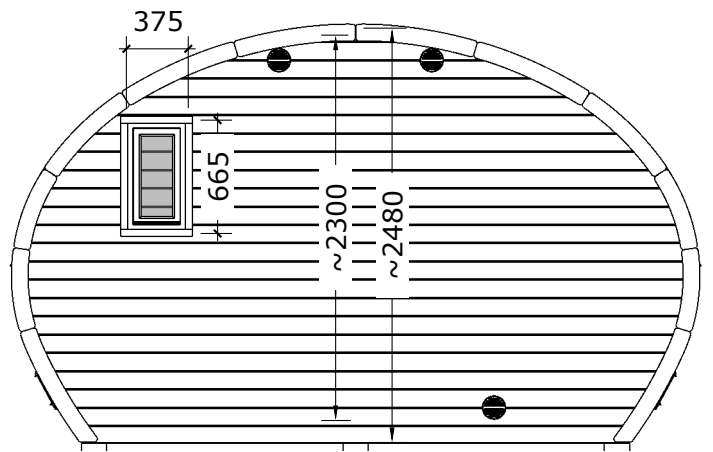

Sauna "Frodo" 4x2,4

(wood burning heater)

Sauna "Frodo" 4x2,4

(wood burning heater)

Foundation

Back

TFR240PE-PT12