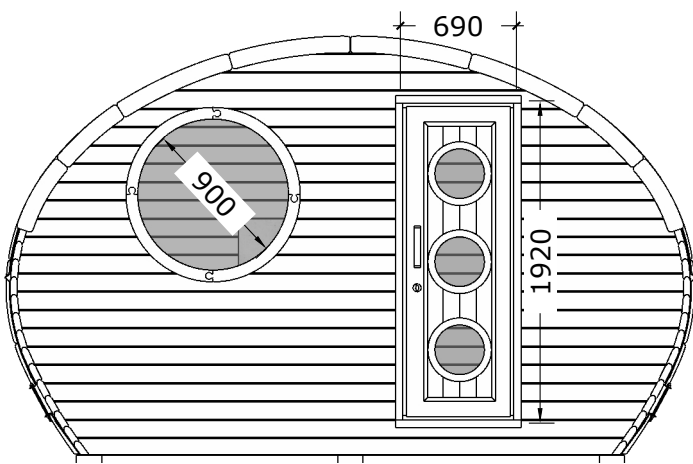

Sauna "Frodo" 4x2,4

(wood burning heater)

Sauna "Frodo" 4x2,4

(wood burning heater)

Foundation

Back

TFR240PE-PT12