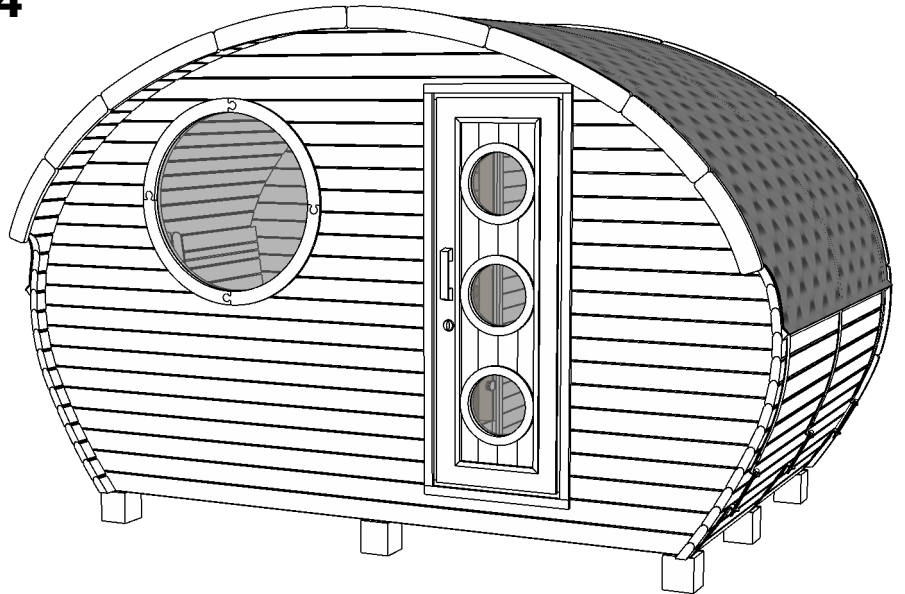

Sauna "Frodo" 4x2,4

(wood burning heater)

Sauna "Frodo" 4x2,4

(wood burning heater)

Foundation

Back

TFR240PE-PT12