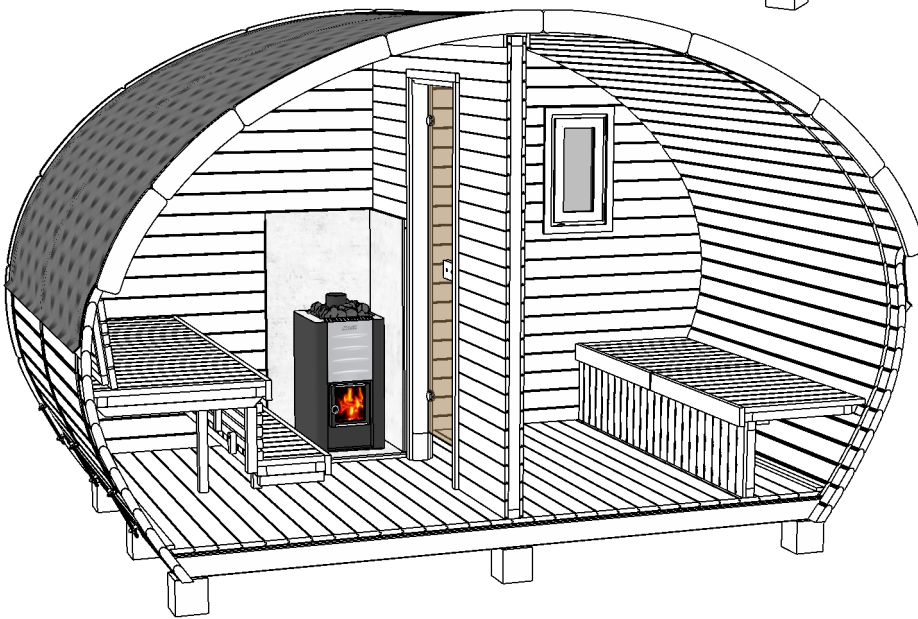

Sauna "Frodo" 4x2,4

(wood burning heater)

Sauna "Frodo" 4x2,4

(wood burning heater)

Foundation

Back

TFR240PE-PT12