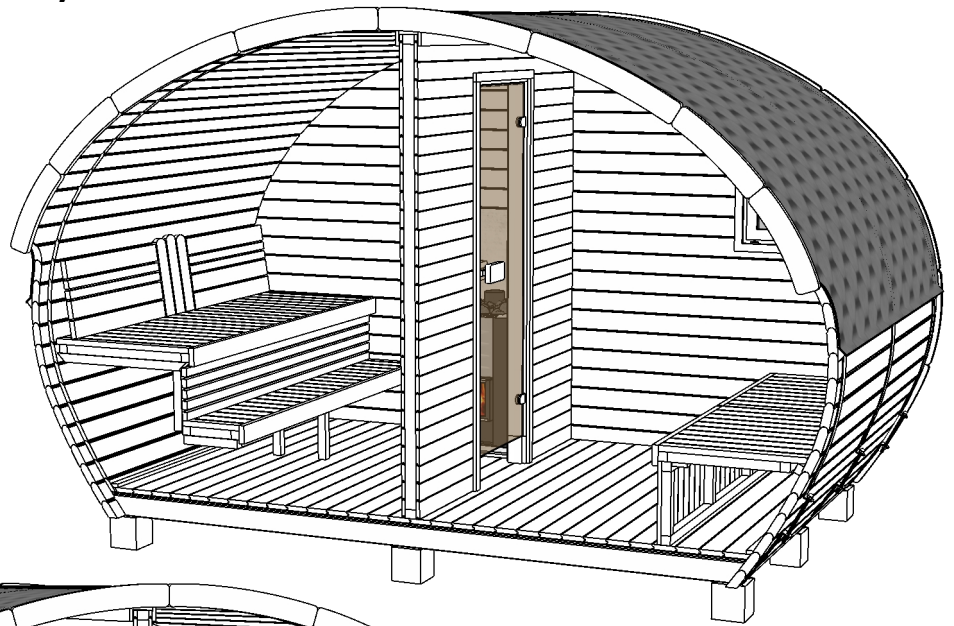

Sauna "Frodo" 4x2,4

(wood burning heater)

Sauna "Frodo" 4x2,4

(wood burning heater)

Foundation

Back

TFR240PE-PT12