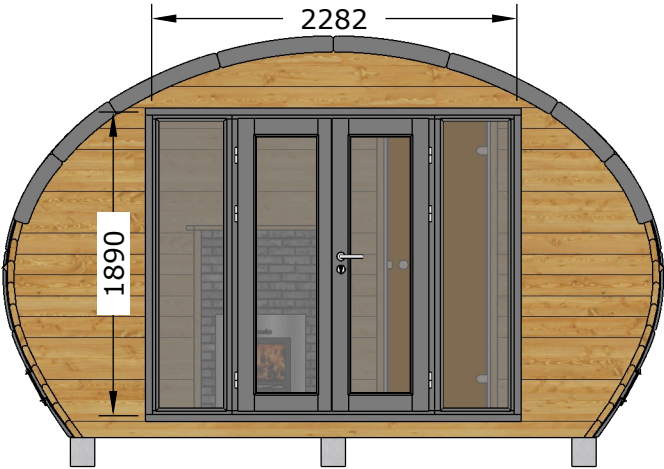

Sauna "Frodo" 4x5

(glass-wall back)

Sauna "Frodo" 4x5

(glass-wall back)