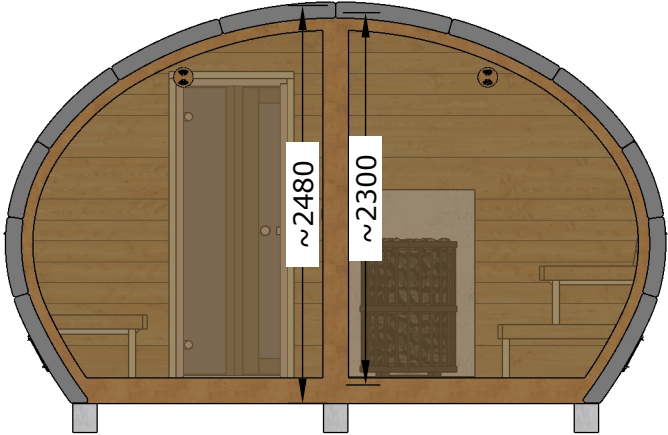

Sauna "Frodo" 4x5

(glass-wall back)

Sauna "Frodo" 4x5

(glass-wall back)