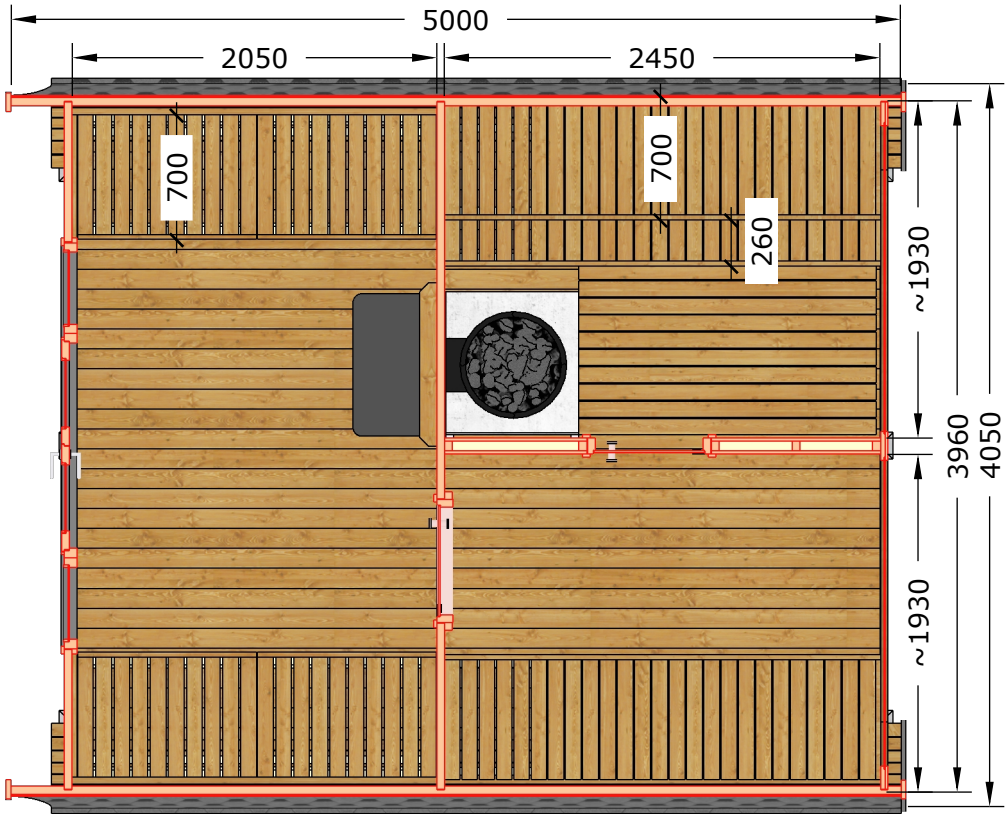

Sauna "Frodo" 4x5

(glass-wall back)

Sauna "Frodo" 4x5

(glass-wall back)